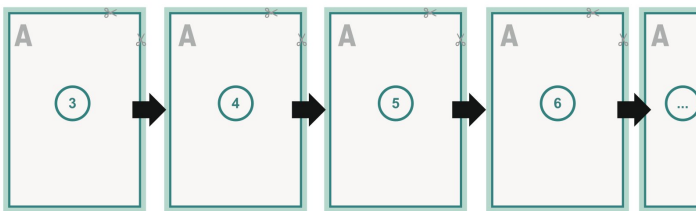

cover

inner part

**Sequence of pages**

Create pages consecutively as individual pages.

finished product

**Dataformat (incl. mm bleed):**

17,4 x 24,4 cm

**Trimmed size (closed):**

17 x 24 cm

**bleed:**

mm

**Safety margin:**

5 mm

Maintaining space between the text/information and the edge of the trimmed format prevents undesirable cuts.

**Explanation of symbols**

 Bleed

 Reading direction

 We will cut/perforate your product here

 Creasing/Folding

**Please note:**

Allow for trim allowance and safety margin according to instructions.

Arrange background graphics, images or graphics up to the edge of the data format.