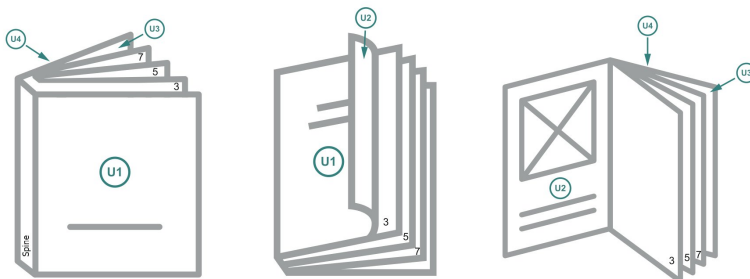

cover

inner part

**Sequence of pages**

Create pages consecutively as individual pages.

finished product

**Dataformat (incl. mm bleed):**

17,4 x 24,4 cm

**Trimmed size (closed):**

17 x 24 cm

**bleed:**

mm

**Safety margin:**

5 mm

Maintaining space between the text/information and the edge of the trimmed format prevents undesirable cuts.

**Explanation of symbols**

 Bleed

 Reading direction

 We will cut/perforate your product here

 Creasing/Folding

**Please note:**

Allow for trim allowance and safety margin according to instructions.

Arrange background graphics, images or graphics up to the edge of the data format.