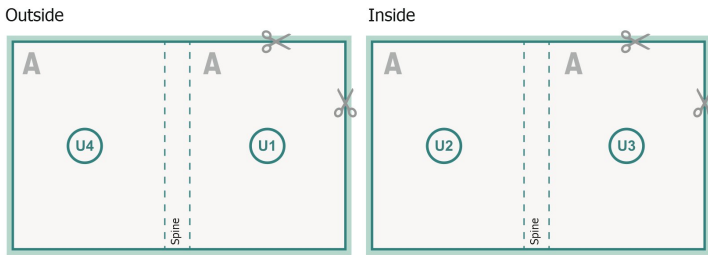

cover

inner part

**Sequence of pages**

Create pages consecutively as individual pages.

finished product

**Dataformat (incl. mm bleed):**

17,4 x 24,4 cm

**Trimmed size (closed):**

17 x 24 cm

**bleed:**

mm

**Safety margin:**

5 mm

Maintaining space between the text/information and the edge of the trimmed format prevents undesirable cuts.

**Explanation of symbols**

 Bleed

 Reading direction

 We will cut/perforate your product here

 Creasing/Folding

**Please note:**

Allow for trim allowance and safety margin according to instructions.

Arrange background graphics, images or graphics up to the edge of the data format.