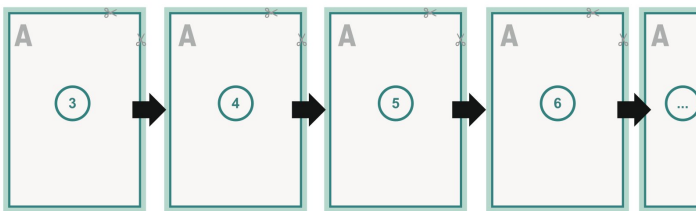

cover

inner part

Sequence of pages

Create pages consecutively as individual pages.

finished product

Dataformat (incl. mm bleed):

10,9 x 21,4 cm

Trimmed size (closed):

10,5 x 21 cm

bleed:

mm

Safety margin:

5 mm

Maintaining space between the text/information and the edge of the trimmed format prevents undesirable cuts.

Explanation of symbols

 Bleed

 Reading direction

 We will cut/perforate your product here

 Creasing/Folding

Please note:

Allow for trim allowance and safety margin according to instructions.

Arrange background graphics, images or graphics up to the edge of the data format.