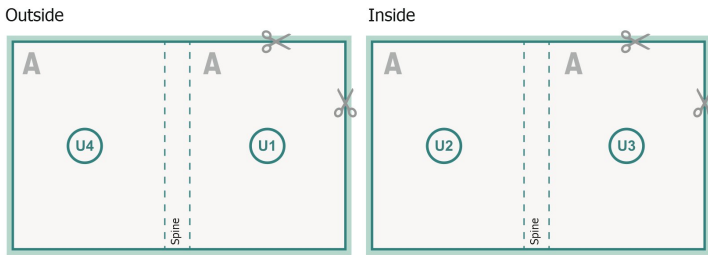

cover

inner part

Sequence of pages

Create pages consecutively as individual pages.

finished product

Dataformat (incl. mm bleed):

10,9 x 21,4 cm

Trimmed size (closed):

10,5 x 21 cm

bleed:

mm

Safety margin:

5 mm

Maintaining space between the text/information and the edge of the trimmed format prevents undesirable cuts.

Explanation of symbols

 Bleed