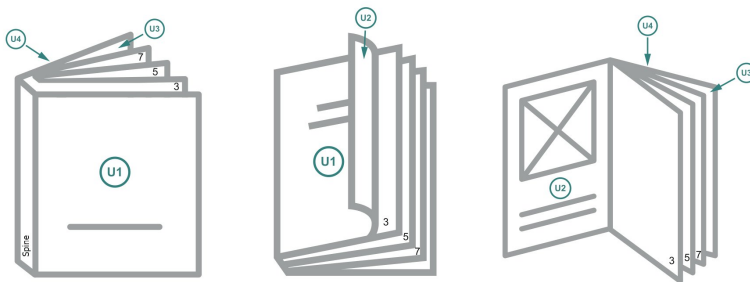

cover

inner part

Sequence of pages

Create pages consecutively as individual pages.

finished product

Dataformat (incl. mm bleed):

10,9 x 21,4 cm

Trimmed size (closed):

10,5 x 21 cm

bleed:

mm

Safety margin:

5 mm

Maintaining space between the text/information and the edge of the trimmed format prevents undesirable cuts.

Explanation of symbols

 Bleed

 Reading direction

 We will cut/perforate your product here

 Creasing/Folding

Please note:

Allow for trim allowance and safety margin according to instructions.

Arrange background graphics, images or graphics up to the edge of the data format.