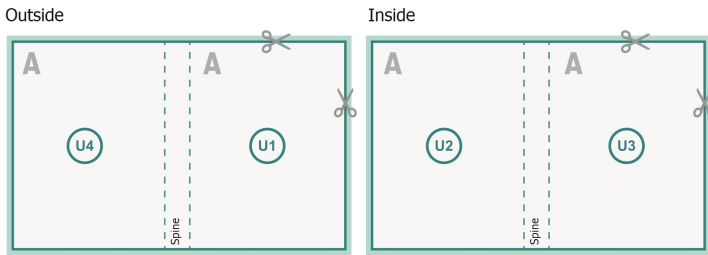

cover

inner part

**Sequence of pages**

Create pages consecutively as individual pages.

finished product

**Dataformat (incl. mm bleed):**

10,9 x 15,2 cm

**Trimmed size (closed):**

10,5 x 14,8 cm

**bleed:**

mm

**Safety margin:**

5 mm

Maintaining space between the text/information and the edge of the trimmed format prevents undesirable cuts.

**Explanation of symbols**

 Bleed