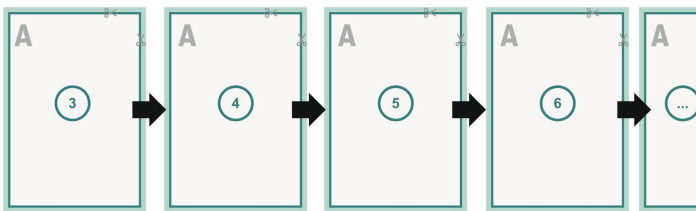

cover

inner part

**Sequence of pages**

Create pages consecutively as individual pages.

finished product

**Dataformat (incl. mm bleed):**

10,9 x 15,2 cm

**Trimmed size (closed):**

10,5 x 14,8 cm

**bleed:**

mm

**Safety margin:**

5 mm

Maintaining space between the text/information and the edge of the trimmed format prevents undesirable cuts.

**Explanation of symbols**

 Bleed

**A** Reading direction

 We will cut/perforate your product here

- - - Creasing/Folding

**Please note:**

Allow for trim allowance and safety margin according to instructions.

Arrange background graphics, images or graphics up to the edge of the data format.