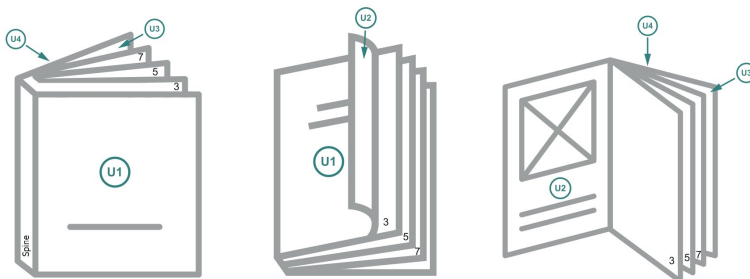

cover

inner part

**Sequence of pages**

Create pages consecutively as individual pages.

finished product

**Dataformat (incl. mm bleed):**

10,9 x 15,2 cm

**Trimmed size (closed):**

10,5 x 14,8 cm

**bleed:**

mm

**Safety margin:**

5 mm

Maintaining space between the text/information and the edge of the trimmed format prevents undesirable cuts.

**Explanation of symbols**

 Bleed

**A** Reading direction

 We will cut/perforate your product here

- - - Creasing/Folding

**Please note:**

Allow for trim allowance and safety margin according to instructions.

Arrange background graphics, images or graphics up to the edge of the data format.