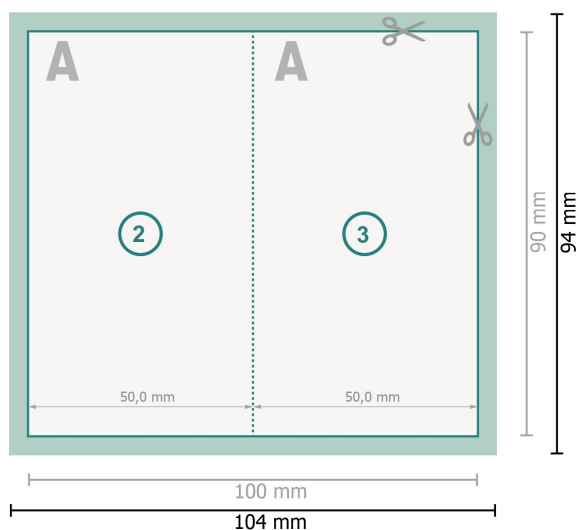

Fold. business card Portrait, 5.0x9.0 cm

1 fold

Dataformat (incl. 2 mm bleed):

10,4 x 9,4 cm

bleed:

2 mm

Trimmed size:

10 x 9 cm

Trimmed size (closed):

5 x 9 cm

Safety margin:

4 mm

Maintaining space between the text/information and the edge of the trimmed format prevents undesirable cuts.

Explanation of symbols

 Bleed

 Reading direction

 Trimmed size

 Data format

 Creasing/Folding

Please note:

Allow for trim allowance and safety margin according to instructions.

Arrange background graphics, images or graphics up to the edge of the data format.