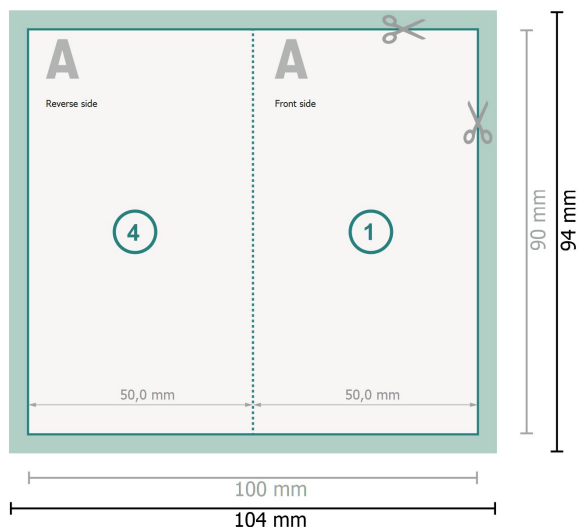

Fold. business card Portrait, 5.0x9.0 cm

1 fold

Dataformat (incl. 2 mm bleed):

10,4 x 9,4 cm

bleed:

2 mm

Trimmed size:

10 x 9 cm

Trimmed size (closed):

5 x 9 cm

Safety margin:

4 mm

Maintaining space between the text/information and the edge of the trimmed format prevents undesirable cuts.

Explanation of symbols

 Bleed

 Reading direction

 Trimmed size

 Data format

 Creasing/Folding

Please note:

Allow for trim allowance and safety margin according to instructions.

Arrange background graphics, images or graphics up to the edge of the data format.