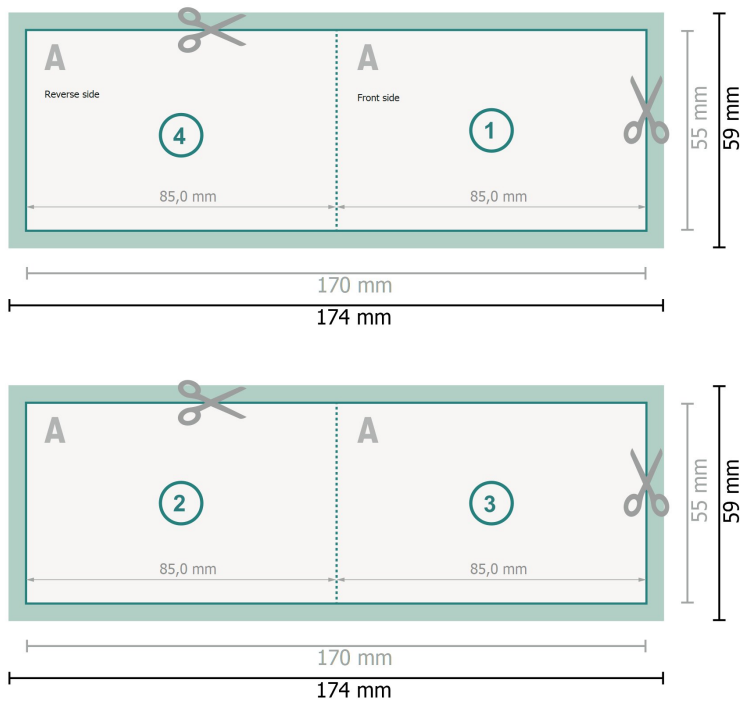

Fold. business card Landscape, 8.5x5.5 cm

1 fold

Dataformat (incl. 2 mm bleed):

17,4 x 5,9 cm

bleed:

2 mm

Trimmed size:

17 x 5,5 cm

Trimmed size (closed):

8,5 x 5,5 cm

Safety margin:

4 mm

Maintaining space between the text/information and the edge of the trimmed format prevents undesirable cuts.

Explanation of symbols

 Bleed

 Reading direction

 Trimmed size

 Data format

 Creasing/Folding

Please note:

Allow for trim allowance and safety margin according to instructions.

Arrange background graphics, images or graphics up to the edge of the data format.