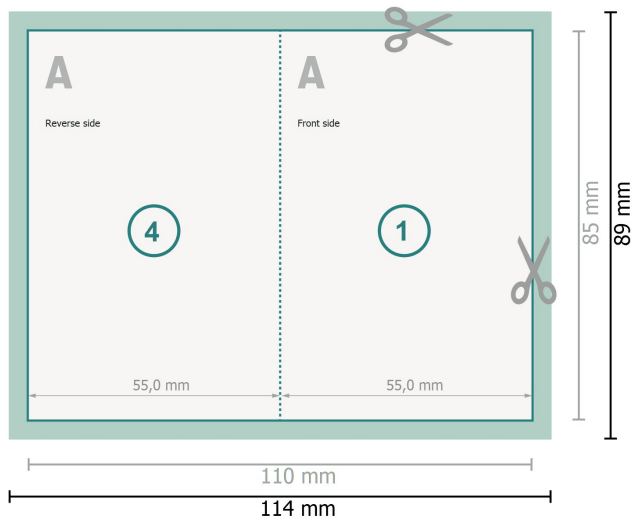

# Fold. business card Portrait, 5.5x8.5 cm

1 fold

## Dataformat (incl. 2 mm bleed):

11,4 x 8,9 cm

## Trimmed size:

11 x 8,5 cm

## Trimmed size (closed):

5,5 x 8,5 cm