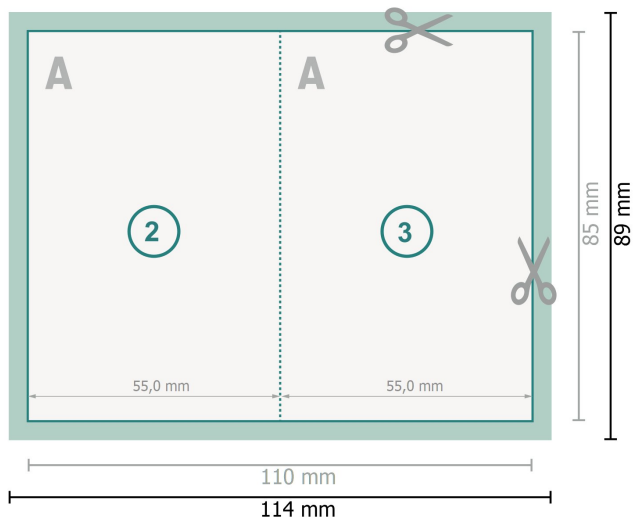

# Fold. business card Portrait, 5.5x8.5 cm

1 fold

## Dataformat (incl. 2 mm bleed):

11,4 x 8,9 cm

## Trimmed size:

11 x 8,5 cm

## Trimmed size (closed):

5,5 x 8,5 cm