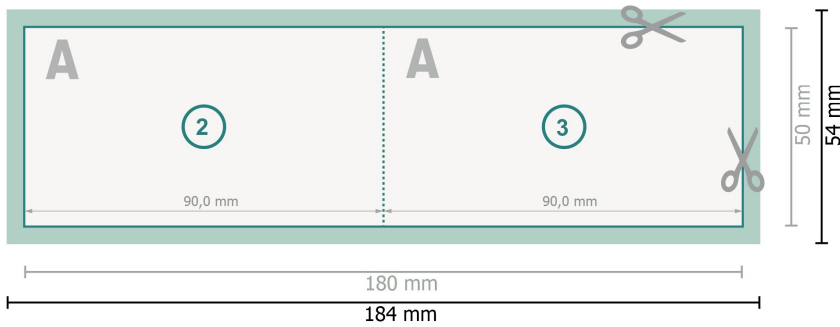

Fold. business card Landscape, 9.0x5.0 cm

1 fold

Dataformat (incl. 2 mm bleed):
18,4 x 5,4 cm

bleed:
2 mm

Trimmed size:
18 x 5 cm

Trimmed size (closed):
9 x 5 cm

Safety margin:
4 mm

Maintaining space between the text/information and the edge of the trimmed format prevents undesirable cuts.

Explanation of symbols

-  Bleed
-  Reading direction
-  Trimmed size
-  Data format
-  Creasing/Folding

Please note:

Allow for trim allowance and safety margin according to instructions.

Arrange background graphics, images or graphics up to the edge of the data format.