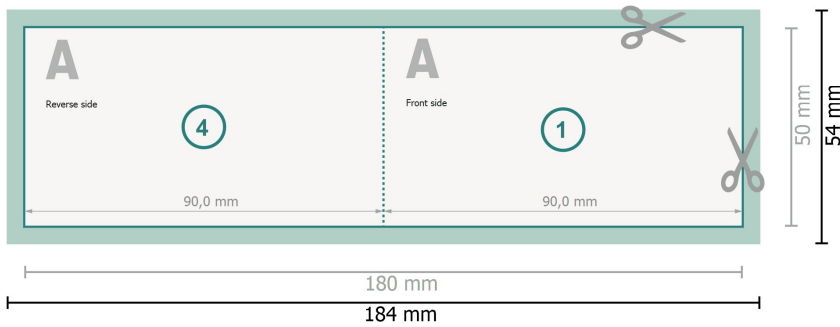

Fold. business card Landscape, 9.0x5.0 cm

1 fold

Dataformat (incl. 2 mm bleed):
18,4 x 5,4 cm

bleed:
2 mm

Trimmed size:
18 x 5 cm

Trimmed size (closed):
9 x 5 cm

Safety margin:
4 mm

Maintaining space between the text/information and the edge of the trimmed format prevents undesirable cuts.

Explanation of symbols

-  Bleed
-  Reading direction
-  Trimmed size
-  Data format
-  Creasing/Folding

Please note:

Allow for trim allowance and safety margin according to instructions.

Arrange background graphics, images or graphics up to the edge of the data format.