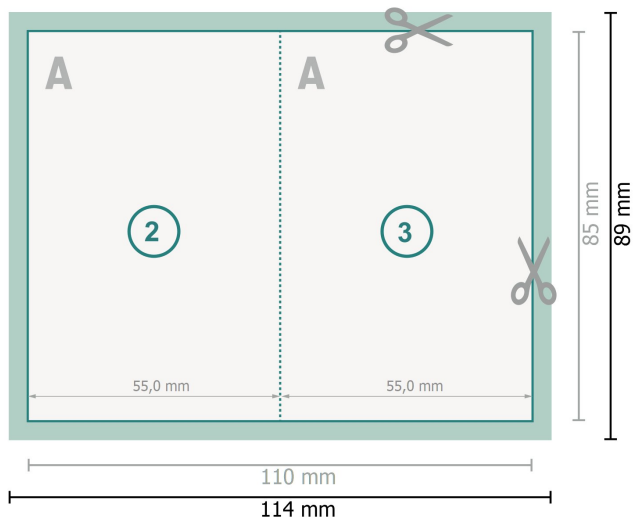

Fold. business card Portrait, 5.5 x 8.5 cm

1 fold

Dataformat (incl. 2 mm bleed):

11,4 x 8,9 cm

bleed:

2 mm

Trimmed size:

11 x 8,5 cm

Trimmed size (closed):

5,5 x 8,5 cm

Safety margin:

4 mm

Maintaining space between the text/information and the edge of the trimmed format prevents undesirable cuts.

Explanation of symbols

 Bleed

 Reading direction

 Trimmed size

 Data format

 Creasing/Folding

Please note:

Allow for trim allowance and safety margin according to instructions.

Arrange background graphics, images or graphics up to the edge of the data format.