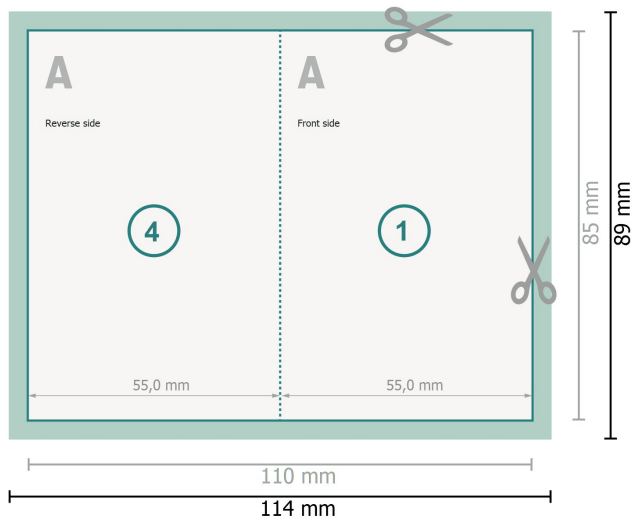

Fold. business card Portrait, 5.5 x 8.5 cm

1 fold

Dataformat (incl. 2 mm bleed):

11,4 x 8,9 cm

bleed:

2 mm

Trimmed size:

11 x 8,5 cm

Trimmed size (closed):

5,5 x 8,5 cm

Safety margin:

4 mm

Maintaining space between the text/information and the edge of the trimmed format prevents undesirable cuts.

Explanation of symbols

 Bleed

 Reading direction

 Trimmed size

 Data format

 Creasing/Folding

Please note:

Allow for trim allowance and safety margin according to instructions.

Arrange background graphics, images or graphics up to the edge of the data format.