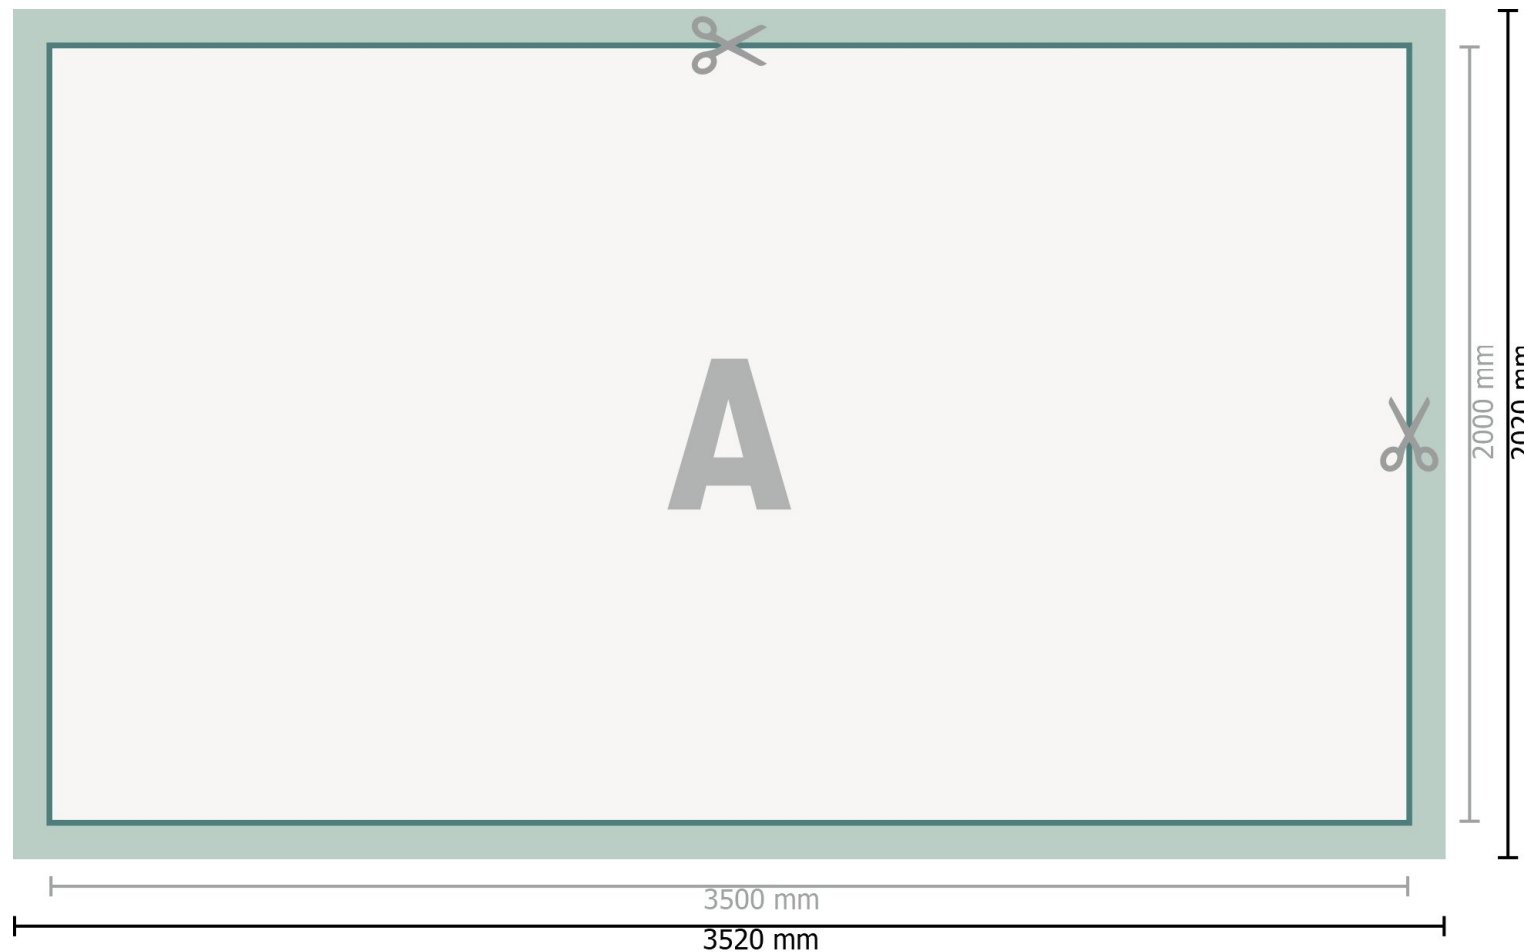

Mehrfachpack PVC-Planen, 350 x 200 cm

Dataformat (incl. 10 mm bleed):
352 x 202 cm

Trimmed size:
350 x 200 cm

Safety margin:
50 mm
Maintaining space between the text/information and the edge of the trimmed format prevents undesirable cuts.

Explanation of symbols

-  Bleed
-  Reading direction
-  Trimmed size
-  Data format
-  We will cut/perforate your product here

Please note:

Allow for trim allowance and safety margin according to instructions.

Arrange background graphics, images or graphics up to the edge of the data format.

Tolerances may occur during production due to cutting, punching and folding processes.

Printing data: Instructions and templates can be found under the menu item *Printing data* at www.onlineprinters.ie