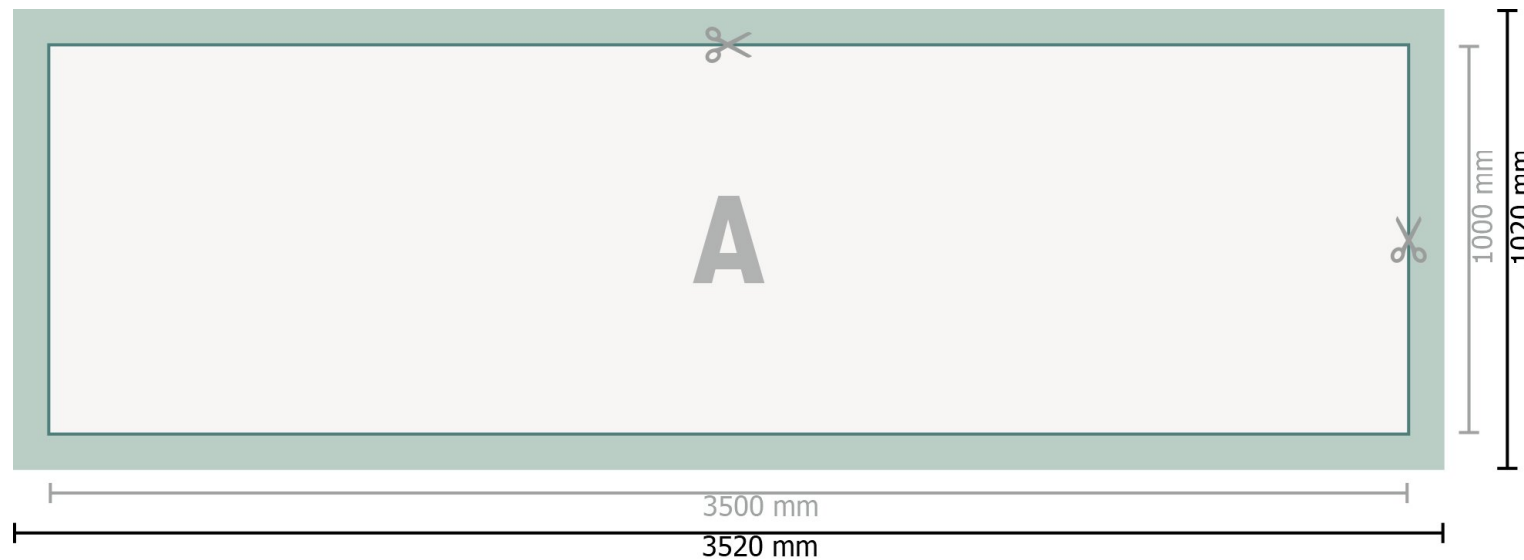

# Mehrfachpack PVC-Planen, 350 x 100 cm

**Dataformat (incl. 10 mm bleed):**  
352 x 102 cm

**Trimmed size:**  
350 x 100 cm

**Safety margin:**  
50 mm  
Maintaining space between the text/information and the edge of the trimmed format prevents undesirable cuts.

## Explanation of symbols

-  Bleed
-  Reading direction
-  Trimmed size
-  Data format
-  We will cut/perforate your product here

## Please note:

Allow for trim allowance and safety margin according to instructions.

Arrange background graphics, images or graphics up to the edge of the data format.

Tolerances may occur during production due to cutting, punching and folding processes.