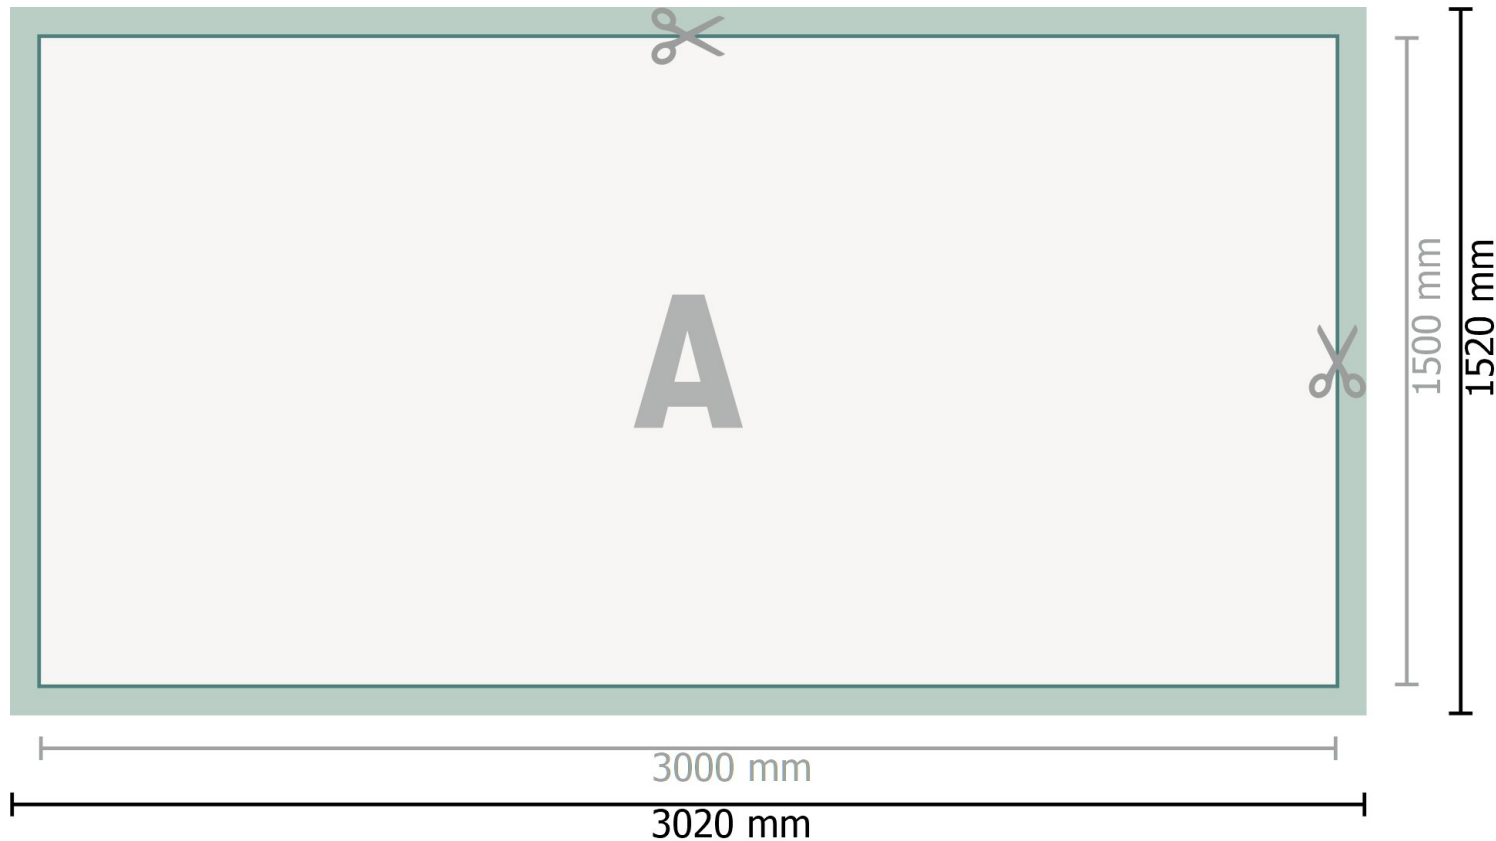

Mehrfachpack PVC-Planen, 300 x 150 cm

Dataformat (incl. 10 mm bleed):

302 x 152 cm

Trimmed size:

300 x 150 cm

Safety margin:

50 mm

Maintaining space between the text/information and the edge of the trimmed format prevents undesirable cuts.

Explanation of symbols

 Bleed

 Reading direction

 Trimmed size

 Data format

 We will cut/perforate your product here

Please note:

Allow for trim allowance and safety margin according to instructions.

Arrange background graphics, images or graphics up to the edge of the data format.

Tolerances may occur during production due to cutting, punching and folding processes.

Printing data: Instructions and templates can be found under the menu item *Printing data* at www.onlineprinters.ie