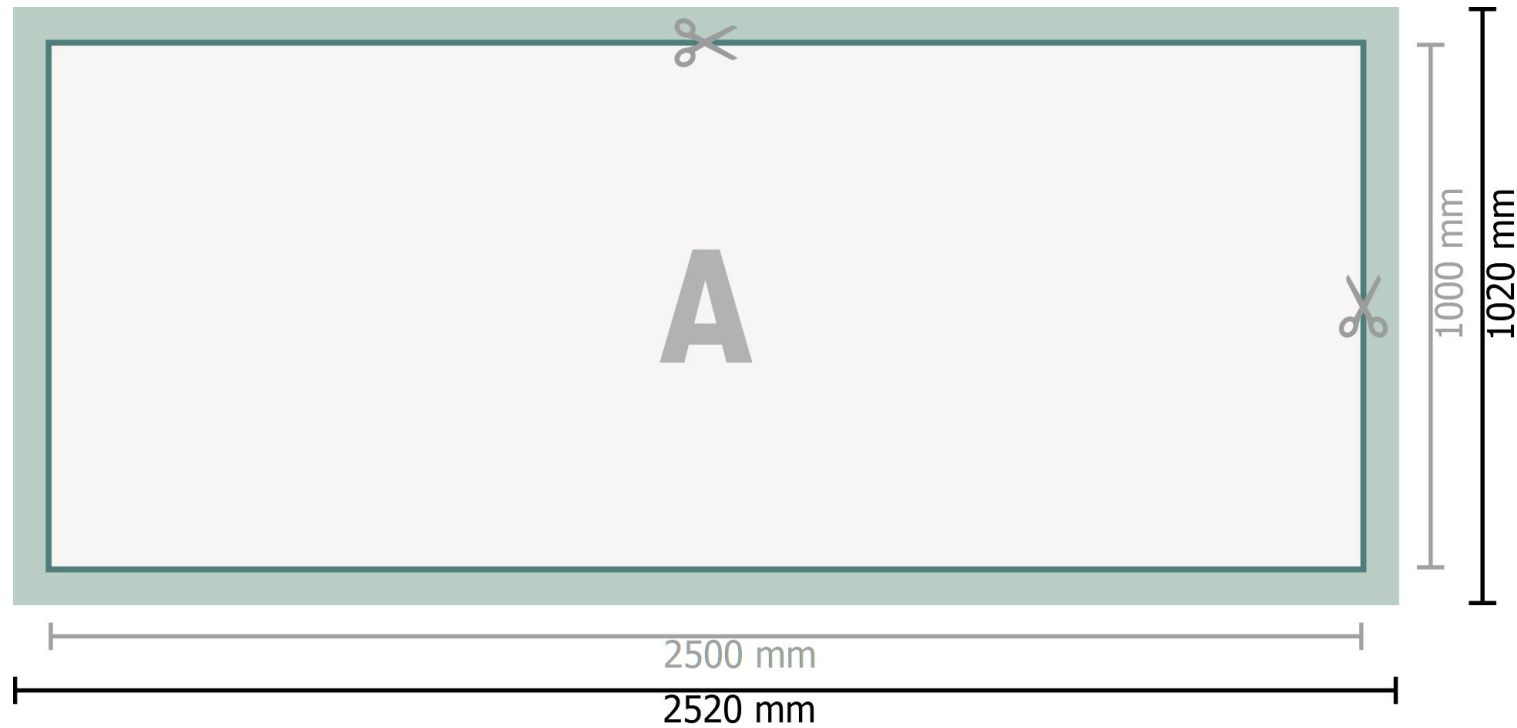

Mehrfachpack PVC-Planen, 250 x 100 cm

Dataformat (incl. 10 mm bleed):
252 x 102 cm

Trimmed size:
250 x 100 cm

Safety margin:
50 mm
Maintaining space between the text/information and the edge of the trimmed format prevents undesirable cuts.

Explanation of symbols

-  Bleed
-  Reading direction
-  Trimmed size
-  Data format
-  We will cut/perforate your product here

Please note:

Allow for trim allowance and safety margin according to instructions.

Arrange background graphics, images or graphics up to the edge of the data format.

Tolerances may occur during production due to cutting, punching and folding processes.

Printing data: Instructions and templates can be found under the menu item *Printing data* at www.onlineprinters.ie