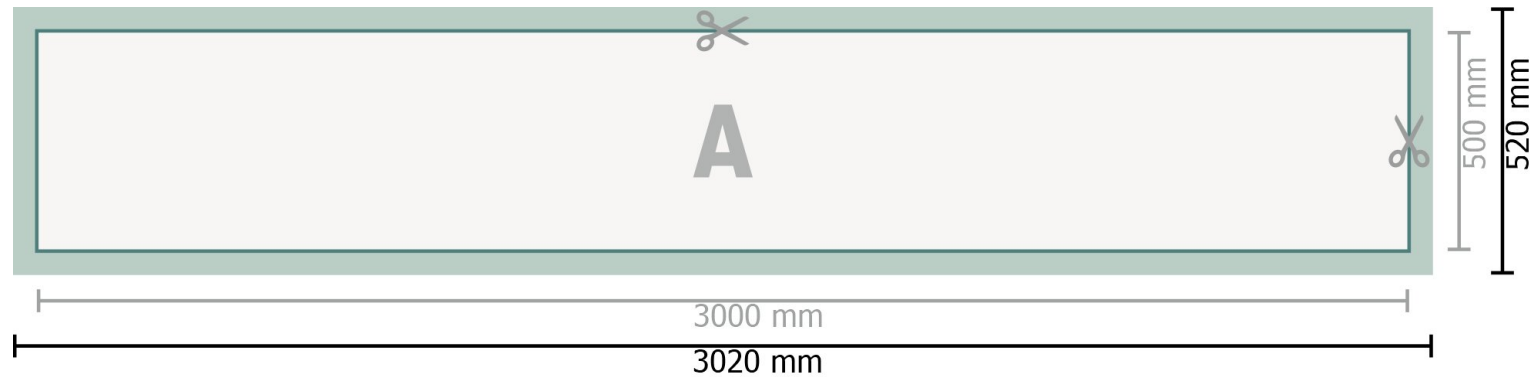

Mehrfachpack PVC-Planen, 300 x 50 cm

Dataformat (incl. 10 mm bleed):
302 x 52 cm

Trimmed size:
300 x 50 cm

Safety margin:
50 mm
Maintaining space between the text/information and the edge of the trimmed format prevents undesirable cuts.

Please note:

Allow for trim allowance and safety margin according to instructions.

Arrange background graphics, images or graphics up to the edge of the data format.

Tolerances may occur during production due to cutting, punching and folding processes.