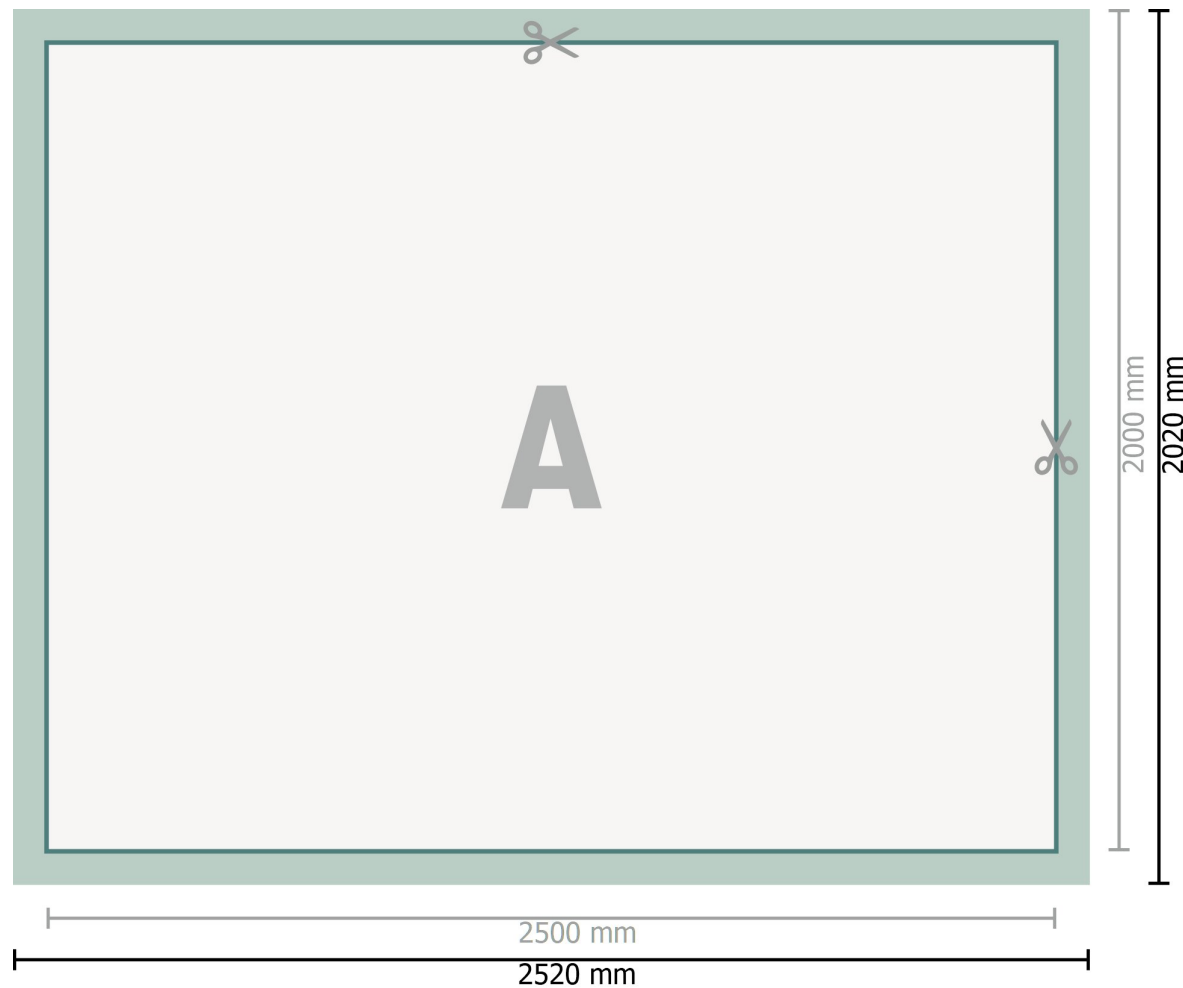

Mehrfachpack PVC-Planen, 250 x 200 cm

Dataformat (incl. 10 mm bleed):

252 x 202 cm

Trimmed size:

250 x 200 cm

Safety margin:

50 mm

Maintaining space between the text/information and the edge of the trimmed format prevents undesirable cuts.

Explanation of symbols

 Bleed

 Reading direction

 Trimmed size

 Data format

 We will cut/perforate your product here

Please note:

Allow for trim allowance and safety margin according to instructions.

Arrange background graphics, images or graphics up to the edge of the data format.

Tolerances may occur during production due to cutting, punching and folding processes.

Printing data: Instructions and templates can be found under the menu item *Printing data* at www.onlineprinters.ie