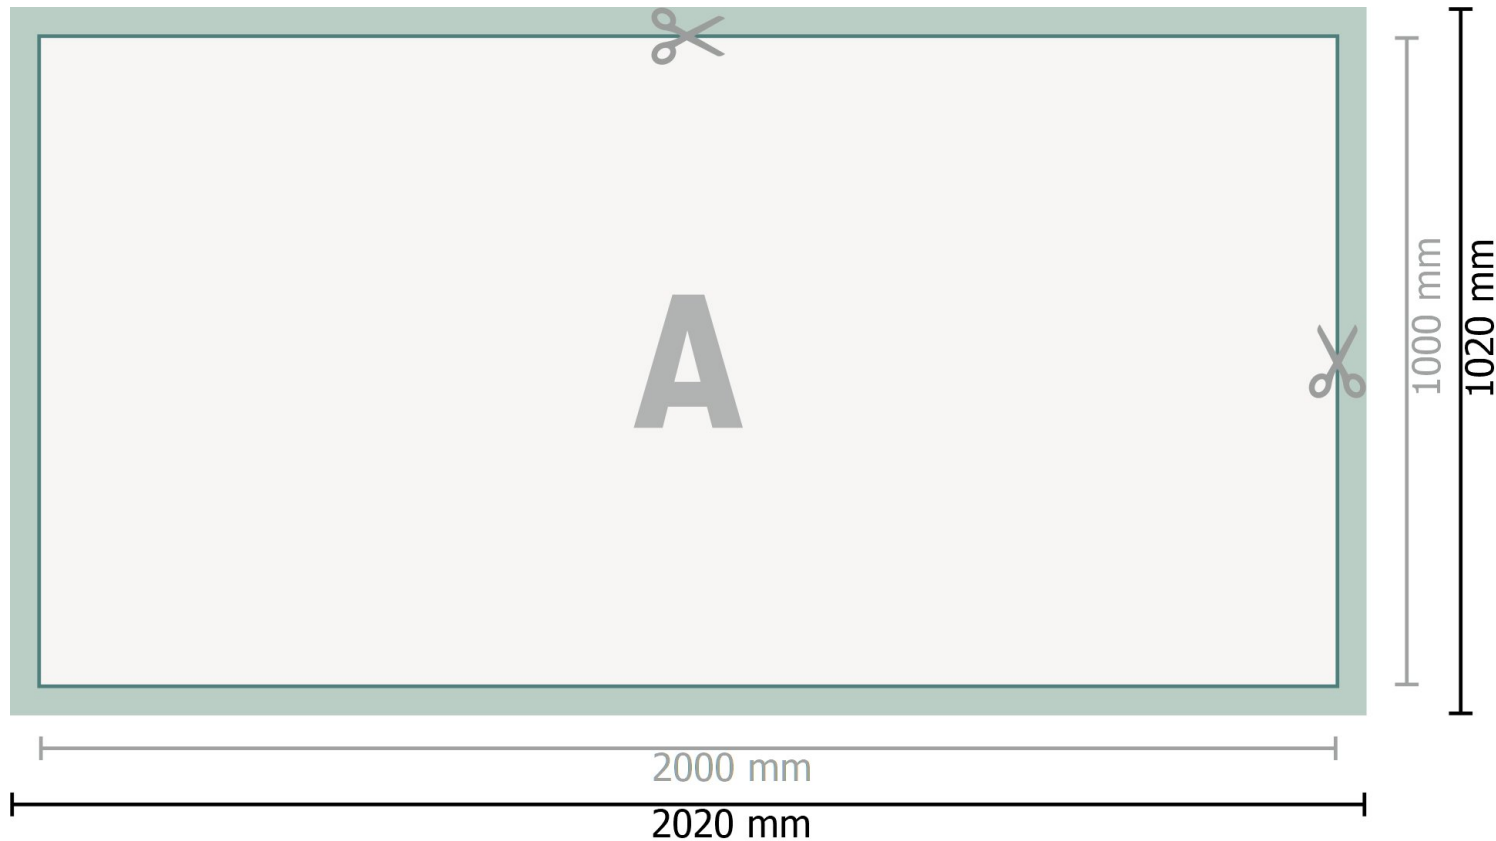

Mehrfachpack PVC-Planen, 200 x 100 cm

Dataformat (incl. 10 mm bleed):

202 x 102 cm

Trimmed size:

200 x 100 cm

Safety margin:

50 mm

Maintaining space between the text/information and the edge of the trimmed format prevents undesirable cuts.

Explanation of symbols

 Bleed

 Reading direction

 Trimmed size

 Data format

 We will cut/perforate your product here

Please note:

Allow for trim allowance and safety margin according to instructions.

Arrange background graphics, images or graphics up to the edge of the data format.

Tolerances may occur during production due to cutting, punching and folding processes.

Printing data: Instructions and templates can be found under the menu item *Printing data* at www.onlineprinters.ie