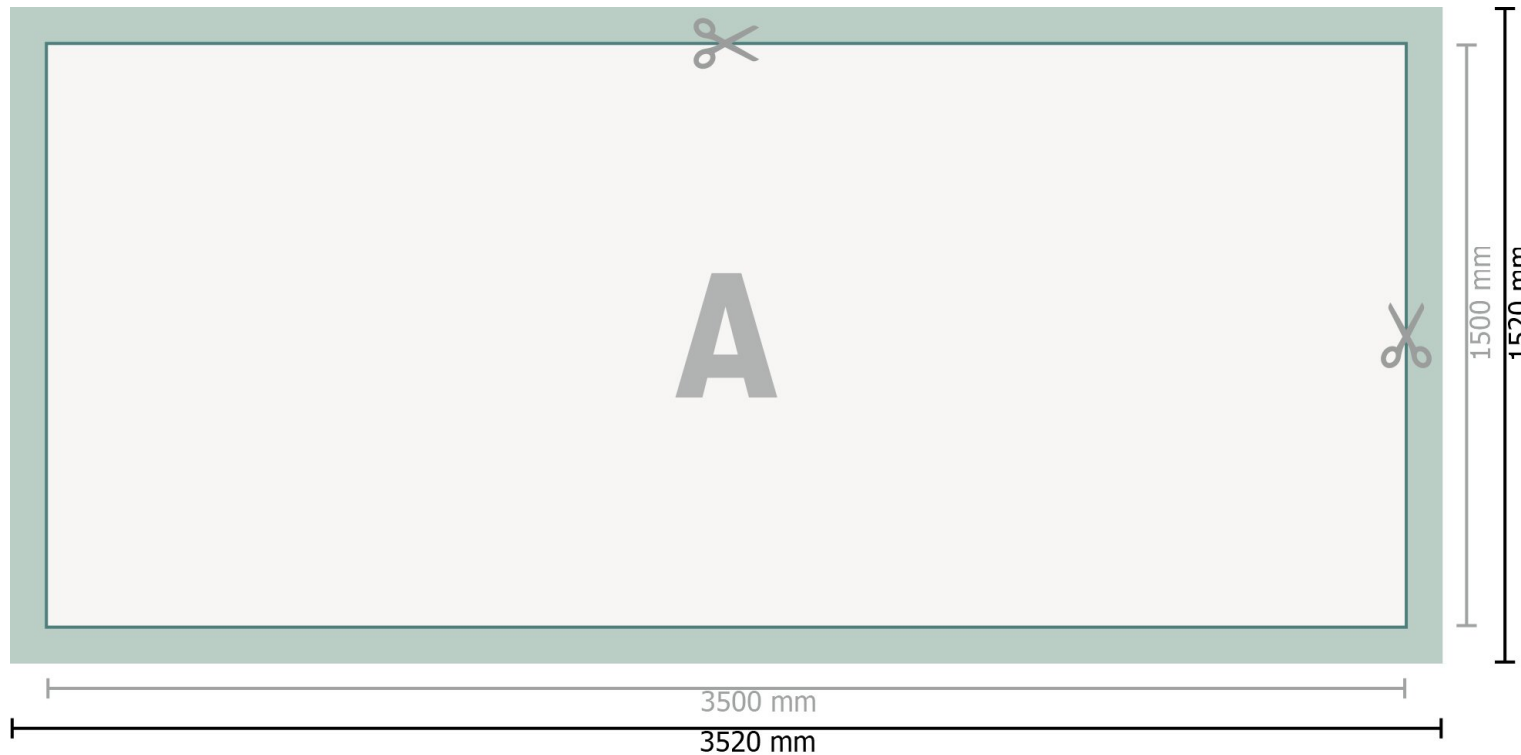

# Mehrfachpack PVC-Planen, 350 x 150 cm

## Dataformat (incl. 10 mm bleed):

352 x 152 cm

## Trimmed size:

350 x 150 cm

## Safety margin:

50 mm

Maintaining space between the text/information and the edge of the trimmed format prevents undesirable cuts.