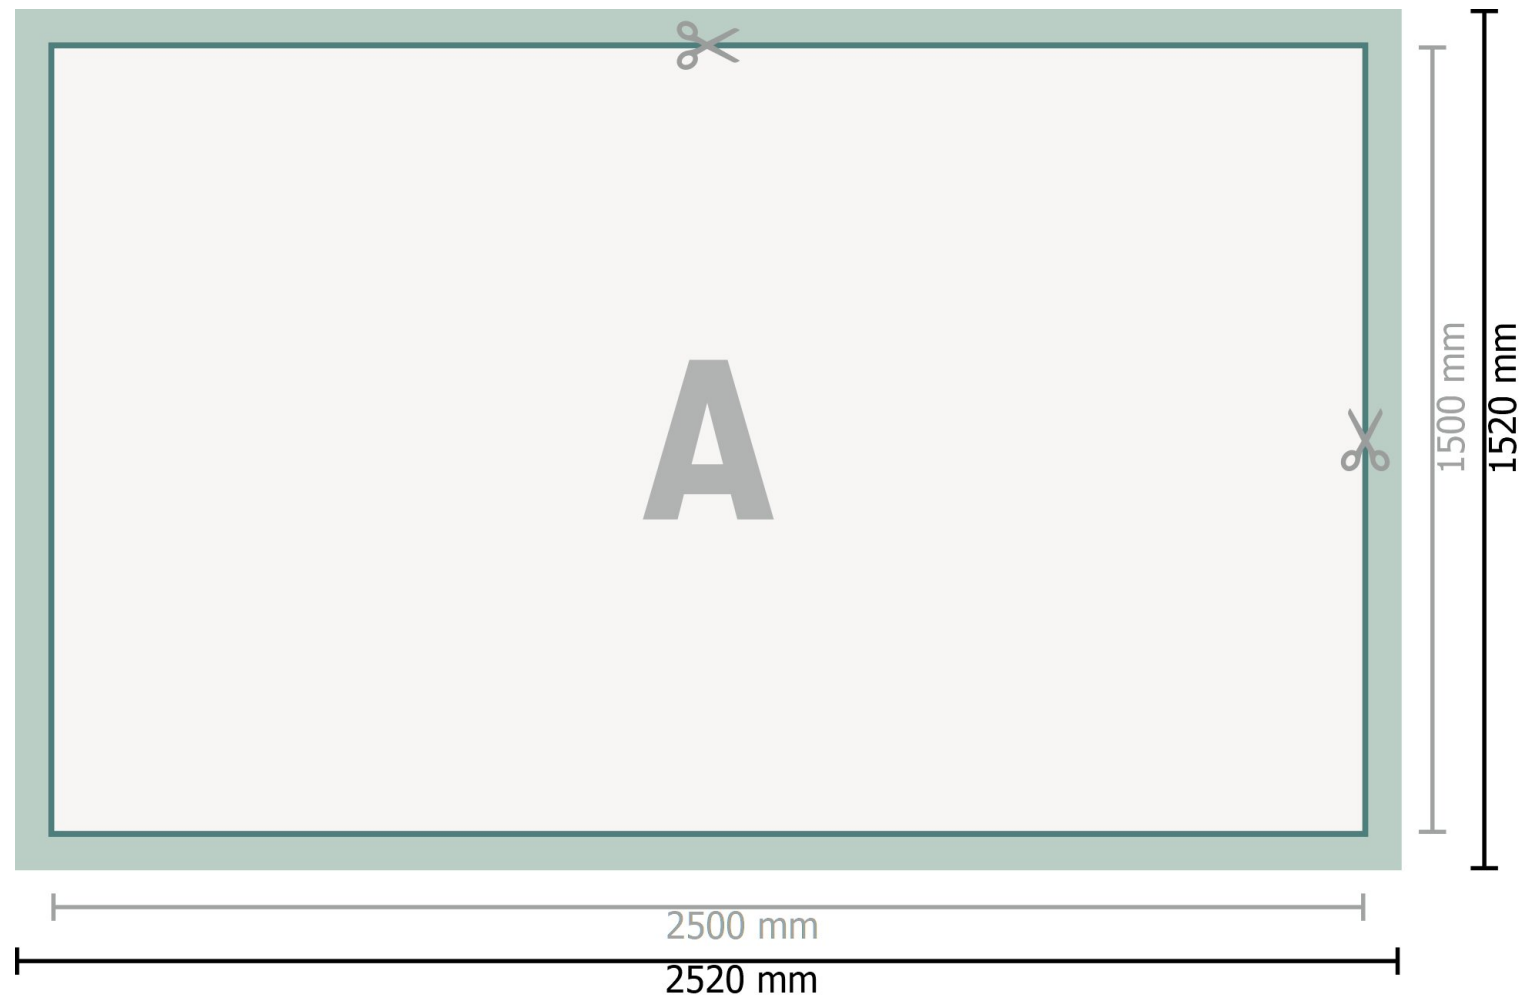

Mehrfachpack PVC-Planen, 250 x 150 cm

Dataformat (incl. 10 mm bleed):
252 x 152 cm

Trimmed size:
250 x 150 cm

Safety margin:
50 mm
Maintaining space between the text/information and the edge of the trimmed format prevents undesirable cuts.

Explanation of symbols

-  Bleed
-  Reading direction
-  Trimmed size
-  Data format
-  We will cut/perforate your product here

Please note:

Allow for trim allowance and safety margin according to instructions.

Arrange background graphics, images or graphics up to the edge of the data format.

Tolerances may occur during production due to cutting, punching and folding processes.

Printing data: Instructions and templates can be found under the menu item *Printing data* at www.onlineprinters.ie