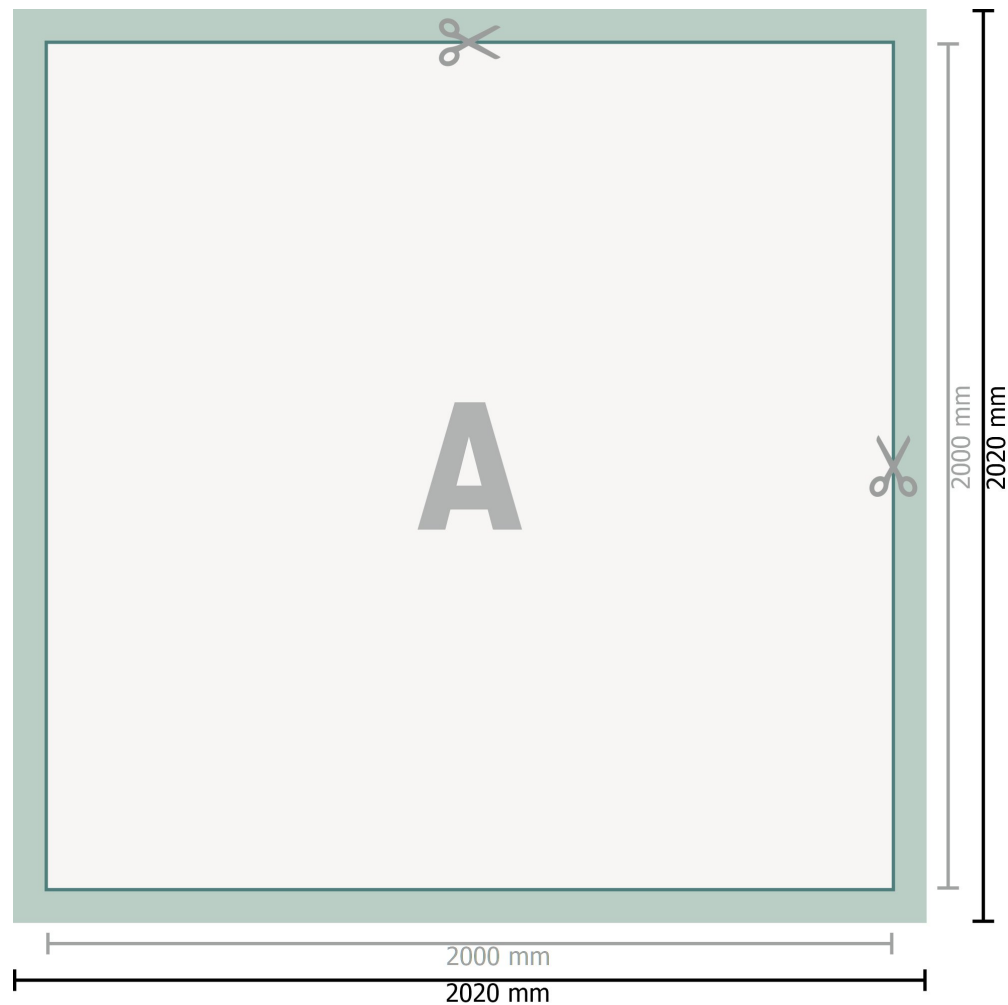

Mehrfachpack PVC-Planen, 200 x 200 cm

Dataformat (incl. 10 mm bleed):

202 x 202 cm

Trimmed size:

200 x 200 cm

Safety margin:

50 mm

Maintaining space between the text/information and the edge of the trimmed format prevents undesirable cuts.

Explanation of symbols

 Bleed

 Reading direction

 Trimmed size

 Data format

 We will cut/perforate your product here

Please note:

Allow for trim allowance and safety margin according to instructions.

Arrange background graphics, images or graphics up to the edge of the data format.

Tolerances may occur during production due to cutting, punching and folding processes.

Printing data: Instructions and templates can be found under the menu item *Printing data* at www.onlineprinters.ie