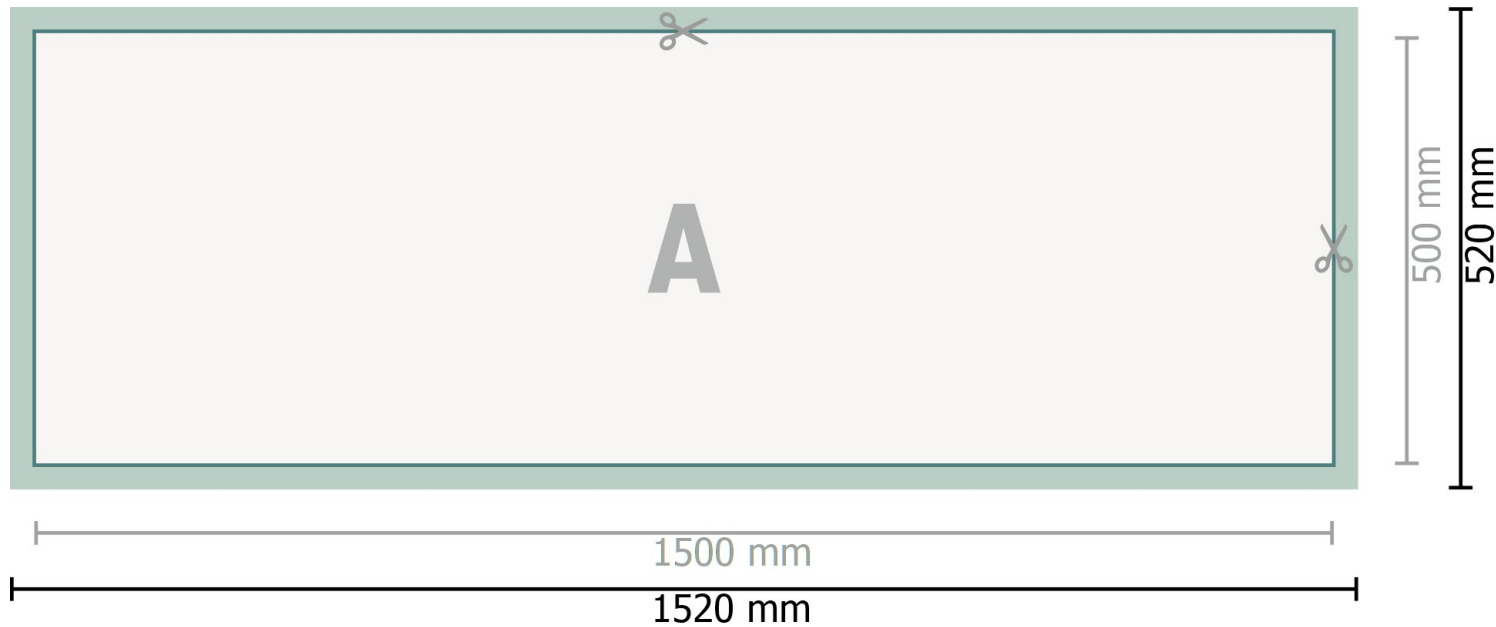

Mehrfachpack PVC-Planen, 150 x 50 cm

Dataformat (incl. 10 mm bleed):
152 x 52 cm

Trimmed size:
150 x 50 cm

Safety margin:
50 mm
Maintaining space between the text/information and the edge of the trimmed format prevents undesirable cuts.

Please note:

Allow for trim allowance and safety margin according to instructions.

Arrange background graphics, images or graphics up to the edge of the data format.

Tolerances may occur during production due to cutting, punching and folding processes.