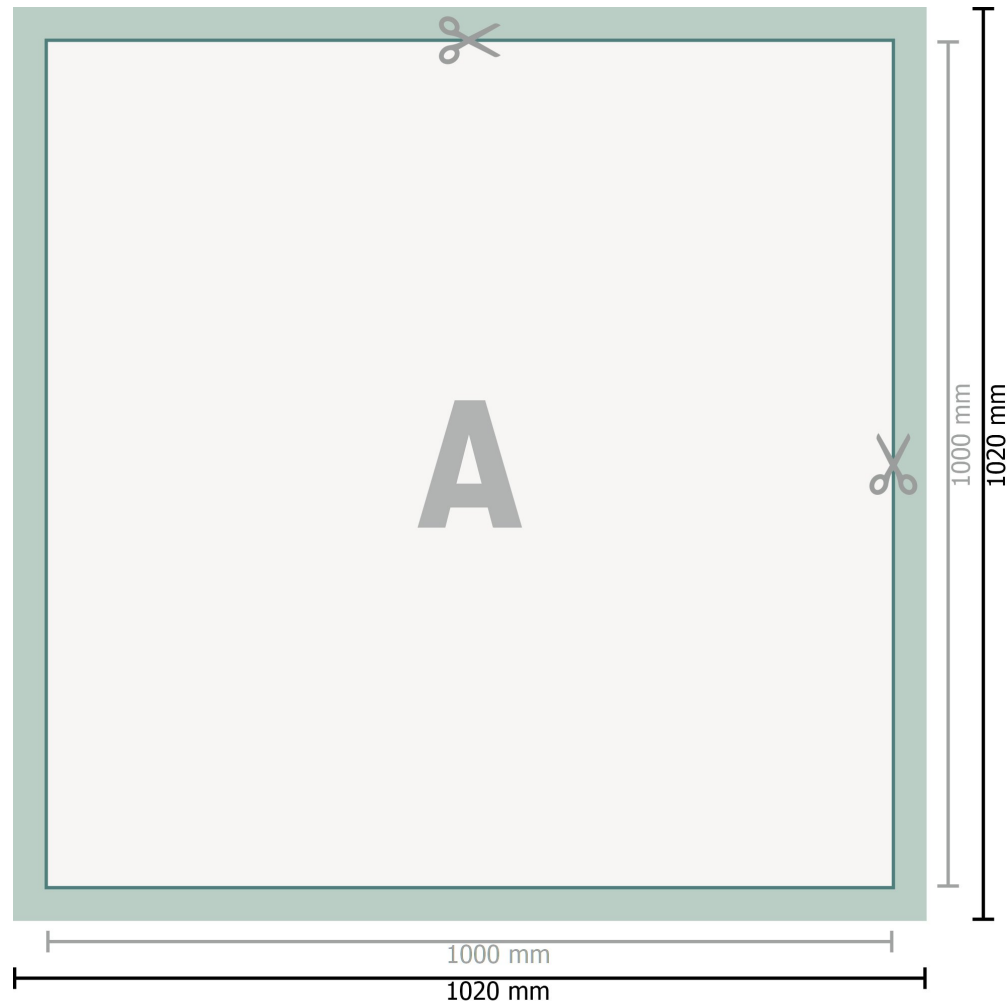

Mehrfachpack PVC-Planen, 100 x 100 cm

Dataformat (incl. 10 mm bleed):

102 x 102 cm

Trimmed size:

100 x 100 cm

Safety margin:

50 mm

Maintaining space between the text/information and the edge of the trimmed format prevents undesirable cuts.

Explanation of symbols

 Bleed

 Reading direction

 Trimmed size

 Data format

 We will cut/perforate your product here

Please note:

Allow for trim allowance and safety margin according to instructions.

Arrange background graphics, images or graphics up to the edge of the data format.

Tolerances may occur during production due to cutting, punching and folding processes.

Printing data: Instructions and templates can be found under the menu item *Printing data* at www.onlineprinters.ie