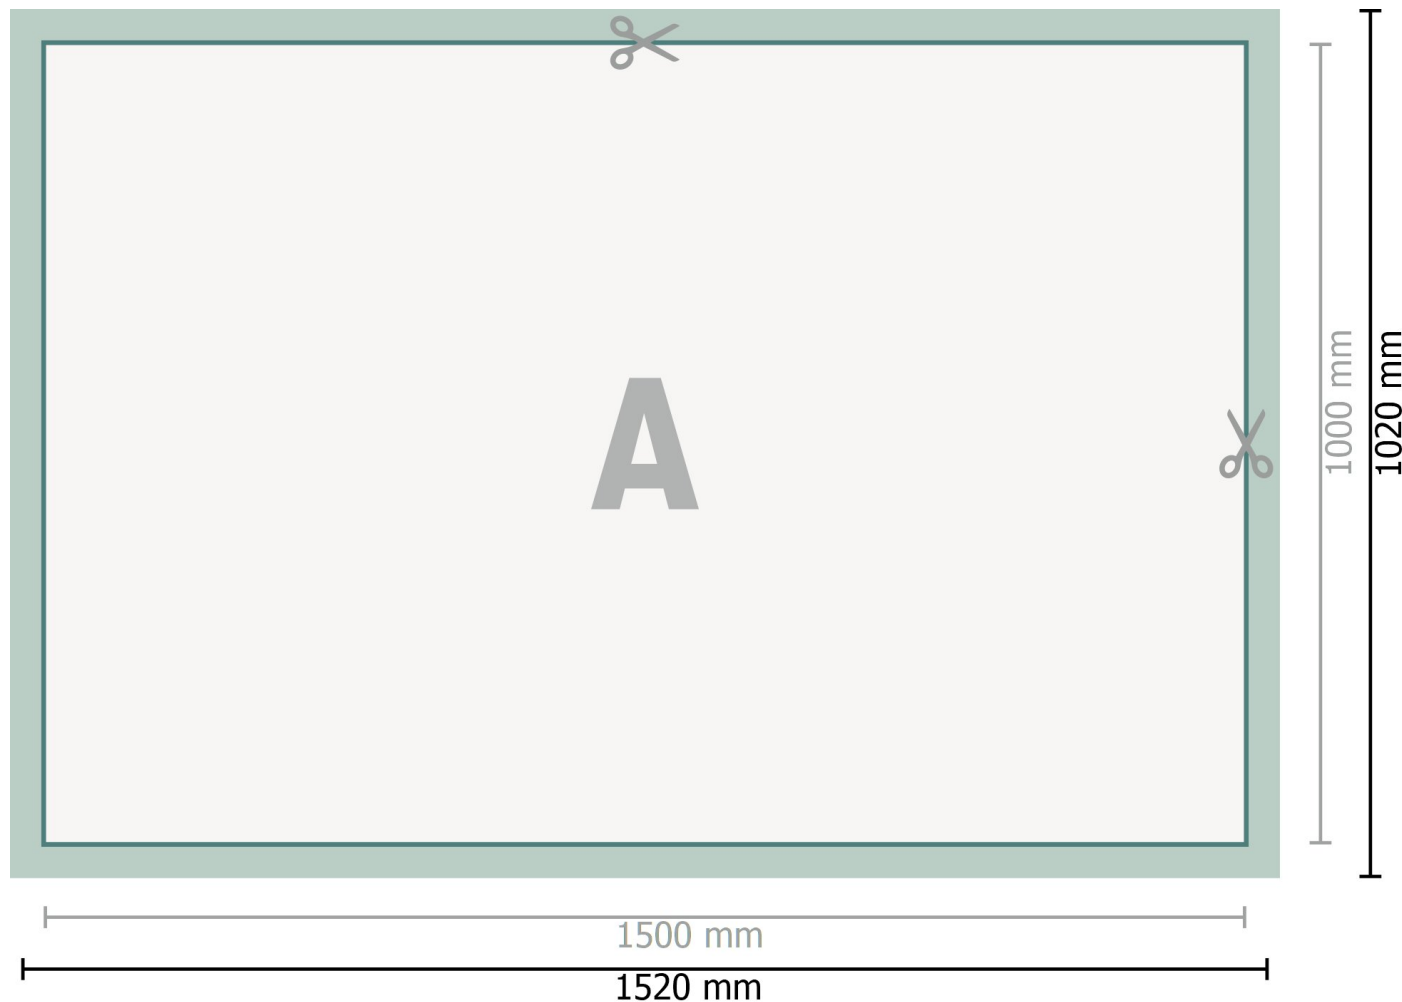

Mehrfachpack PVC-Planen, 150 x 100 cm

Dataformat (incl. 10 mm bleed):

152 x 102 cm

Trimmed size:

150 x 100 cm

Safety margin:

50 mm

Maintaining space between the text/information and the edge of the trimmed format prevents undesirable cuts.

Explanation of symbols

 Bleed

 Reading direction

 Trimmed size

 Data format

 We will cut/perforate your product here

Please note:

Allow for trim allowance and safety margin according to instructions.

Arrange background graphics, images or graphics up to the edge of the data format.

Tolerances may occur during production due to cutting, punching and folding processes.

Printing data: Instructions and templates can be found under the menu item *Printing data* at www.onlineprinters.ie