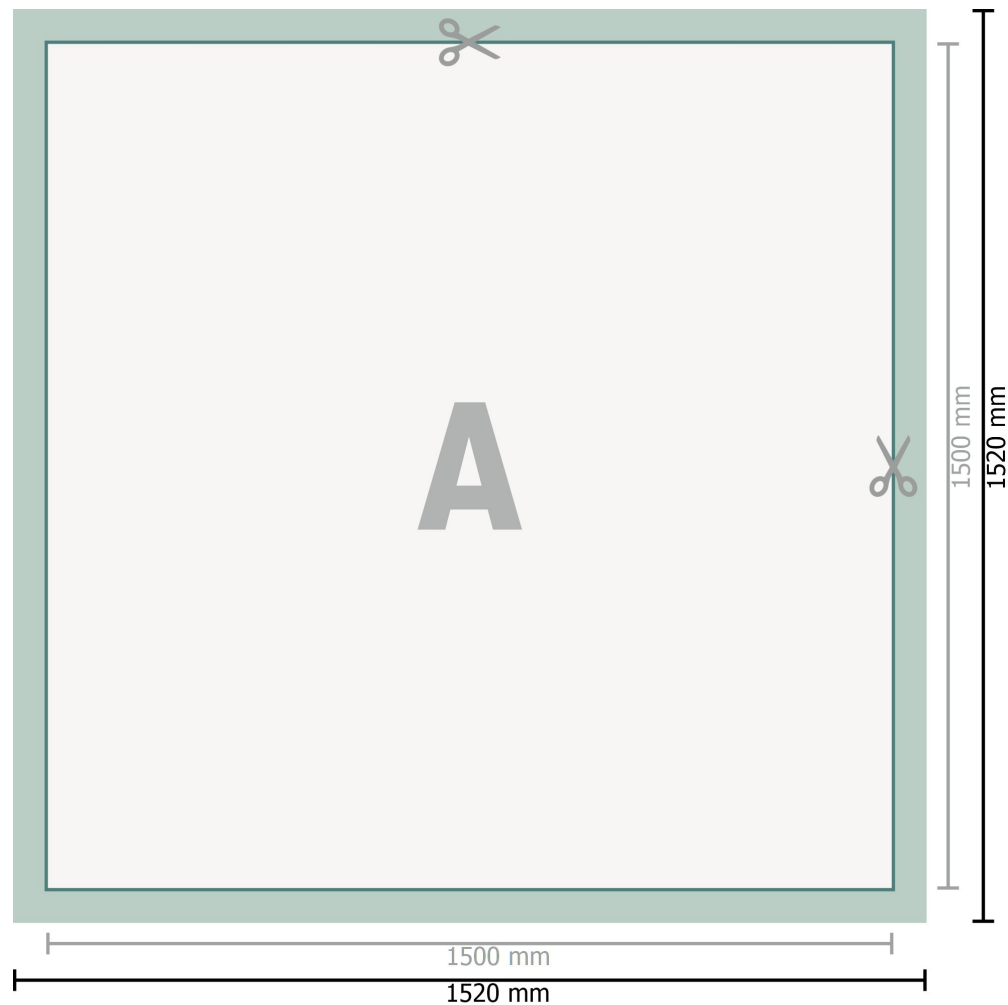

Mehrfachpack PVC-Planen, 150 x 150 cm

Dataformat (incl. 10 mm bleed):
152 x 152 cm

Trimmed size:
150 x 150 cm

Safety margin:
50 mm
Maintaining space between the text/information and the edge of the trimmed format prevents undesirable cuts.

Explanation of symbols

-  Bleed
-  Reading direction
-  Trimmed size
-  Data format
-  We will cut/perforate your product here

Please note:

Allow for trim allowance and safety margin according to instructions.

Arrange background graphics, images or graphics up to the edge of the data format.

Tolerances may occur during production due to cutting, punching and folding processes.

Printing data: Instructions and templates can be found under the menu item *Printing data* at www.onlineprinters.ie