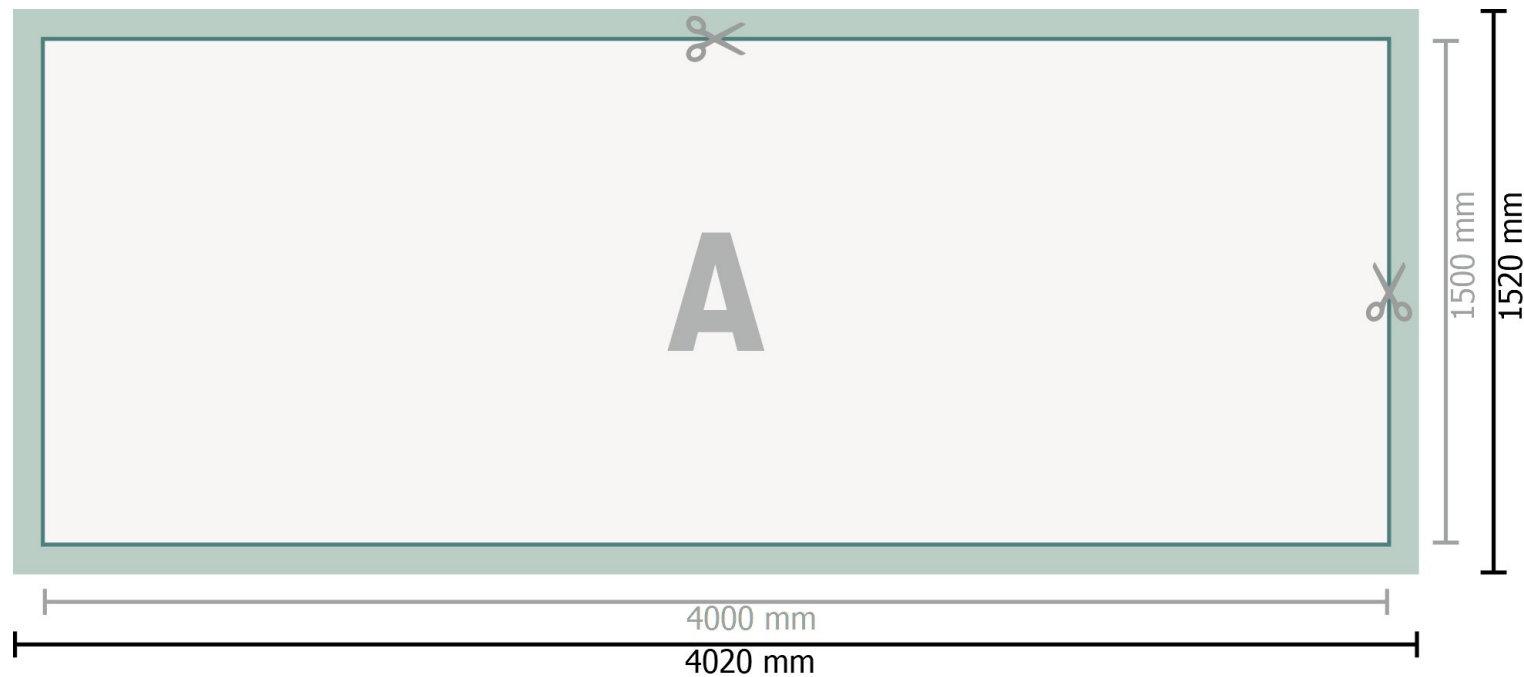

Mehrfachpack PVC-Planen, 400 x 150 cm

Dataformat (incl. 10 mm bleed):
402 x 152 cm

Trimmed size:
400 x 150 cm

Safety margin:
50 mm
Maintaining space between the text/information and the edge of the trimmed format prevents undesirable cuts.

Explanation of symbols

-  Bleed
-  Reading direction
-  Trimmed size
-  Data format
-  We will cut/perforate your product here

Please note:

Allow for trim allowance and safety margin according to instructions.

Arrange background graphics, images or graphics up to the edge of the data format.

Tolerances may occur during production due to cutting, punching and folding processes.

Printing data: Instructions and templates can be found under the menu item *Printing data* at www.onlineprinters.ie