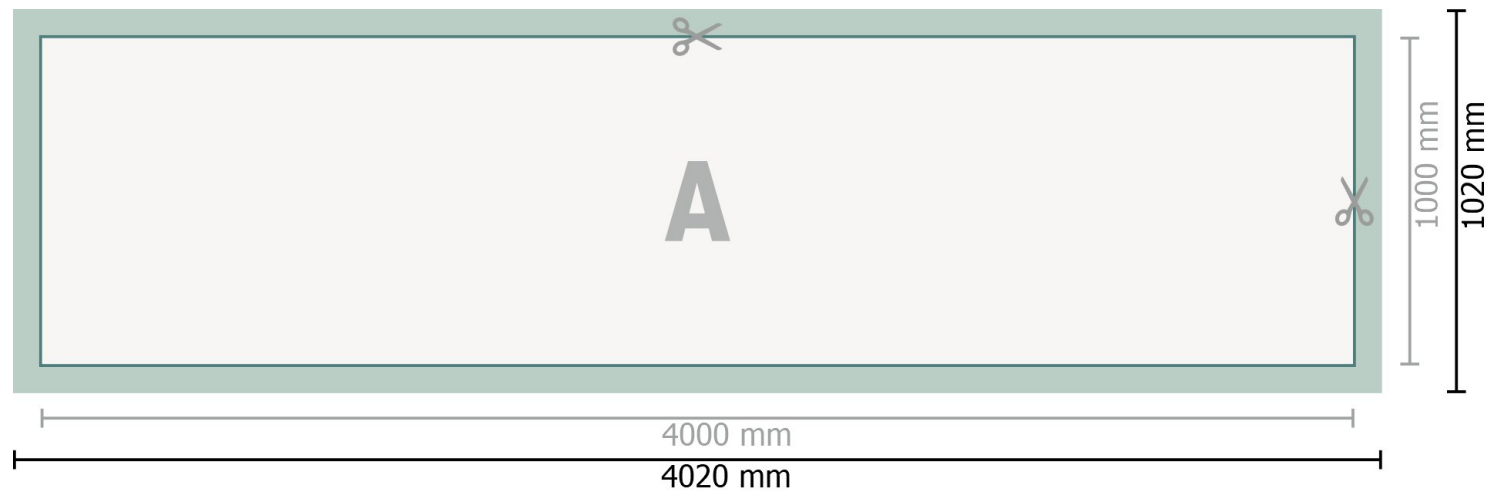

# Mehrfachpack PVC-Planen, 400 x 100 cm

**Dataformat (incl. 10 mm bleed):**  
402 x 102 cm

**Trimmed size:**  
400 x 100 cm

**Safety margin:**  
50 mm  
Maintaining space between the text/information and the edge of the trimmed format prevents undesirable cuts.

## Please note:

Allow for trim allowance and safety margin according to instructions.

Arrange background graphics, images or graphics up to the edge of the data format.

Tolerances may occur during production due to cutting, punching and folding processes.

## Explanation of symbols

-  Bleed
-  Reading direction
-  Trimmed size
-  Data format
-  We will cut/perforate your product here