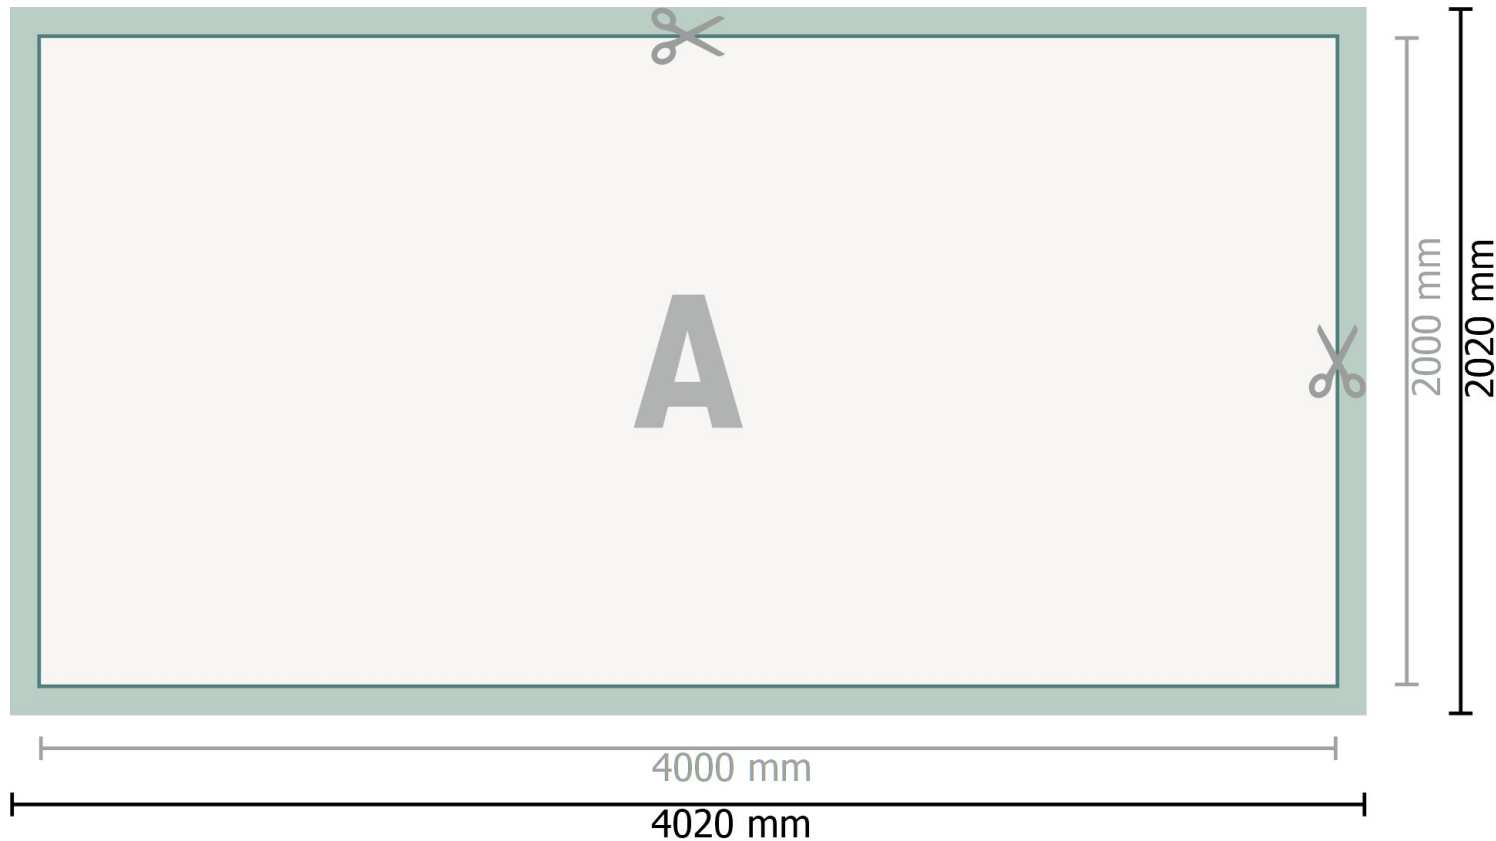

Mehrfachpack PVC-Planen, 400 x 200 cm

Dataformat (incl. 10 mm bleed):

402 x 202 cm

Trimmed size:

400 x 200 cm

Safety margin:

50 mm

Maintaining space between the text/information and the edge of the trimmed format prevents undesirable cuts.

Explanation of symbols

 Bleed

 Reading direction

 Trimmed size

 Data format

 We will cut/perforate your product here

Please note:

Allow for trim allowance and safety margin according to instructions.

Arrange background graphics, images or graphics up to the edge of the data format.

Tolerances may occur during production due to cutting, punching and folding processes.

Printing data: Instructions and templates can be found under the menu item *Printing data* at www.onlineprinters.ie