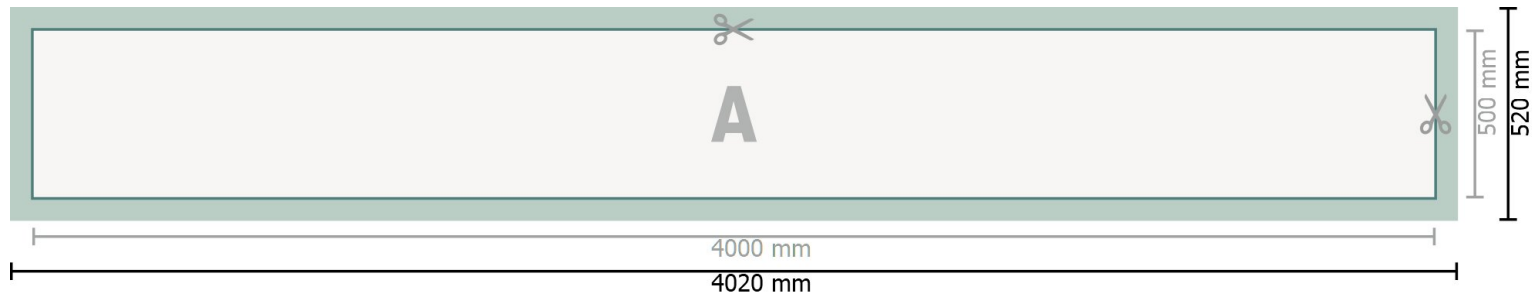

# Mehrfachpack PVC-Planen, 400 x 50 cm

**Dataformat (incl. 10 mm bleed):**  
402 x 52 cm

**Trimmed size:**  
400 x 50 cm

**Safety margin:**  
50 mm  
Maintaining space between the text/information and the edge of the trimmed format prevents undesirable cuts.

## Please note:

Allow for trim allowance and safety margin according to instructions.

Arrange background graphics, images or graphics up to the edge of the data format.

Tolerances may occur during production due to cutting, punching and folding processes.

## Explanation of symbols

-  Bleed
-  Reading direction
-  Trimmed size
-  Data format
-  We will cut/perforate your product here