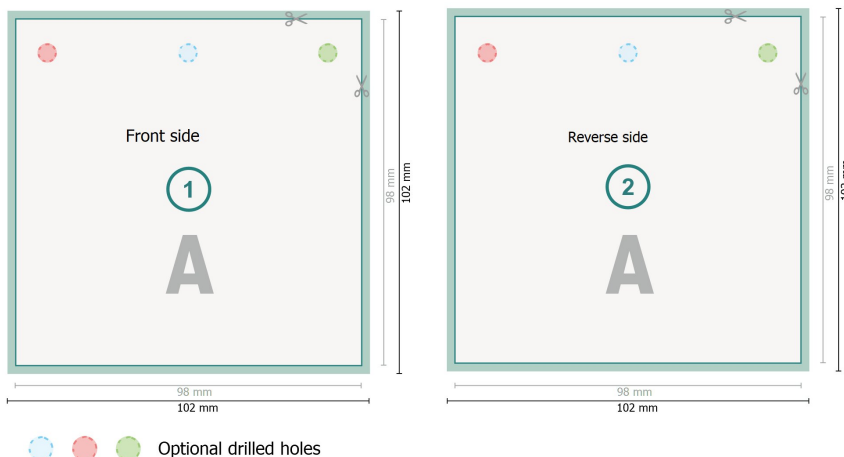

# Product tags, Small square

**Dataformat (incl. 2 mm bleed):**  
10,2 x 10,2 cm

**bleed:**  
2 mm

**Trimmed size:**  
9,8 x 9,8 cm

**Safety margin:**  
4 mm

Maintaining space between the text/information and the edge of the trimmed format prevents undesirable cuts.

## Explanation of symbols

-  Bleed
-  Reading direction
-  Trimmed size
-  Data format
-  We will cut/perforate your product here

## Please note:

Allow for trim allowance and safety margin according to instructions.

Arrange background graphics, images or graphics up to the edge of the data format.

Tolerances may occur during production due to cutting, punching and folding processes.