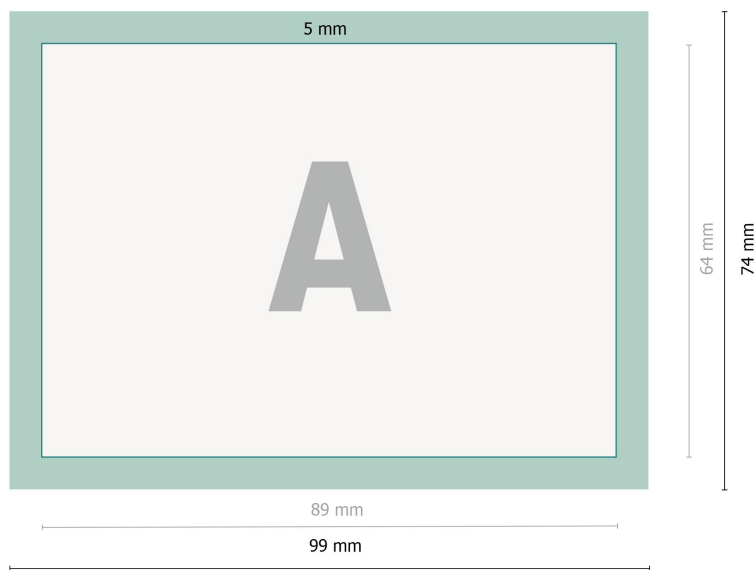

Pinback buttons, 8.9 x 6.4 cm

**Data format:**

9,9 x 7,4 cm

Trimmed size:

8,9 x 6,4 cm

Fold-over edge:

0,5 cm

Safety margin:

2 mm

Maintaining space between the text/information and the edge of the trimmed format prevents undesirable cuts.

Explanation of symbols

—| Trimmed size

—| Data format

■ Fold-over edge

Please note:

Allow for trim allowance and safety margin according to instructions.

Arrange background graphics, images or graphics up to the edge of the data format.

Tolerances may occur during production due to cutting, punching and folding processes.

Printing data: Instructions and templates can be found under the menu item *Printing data* at www.onlineprinters.ie