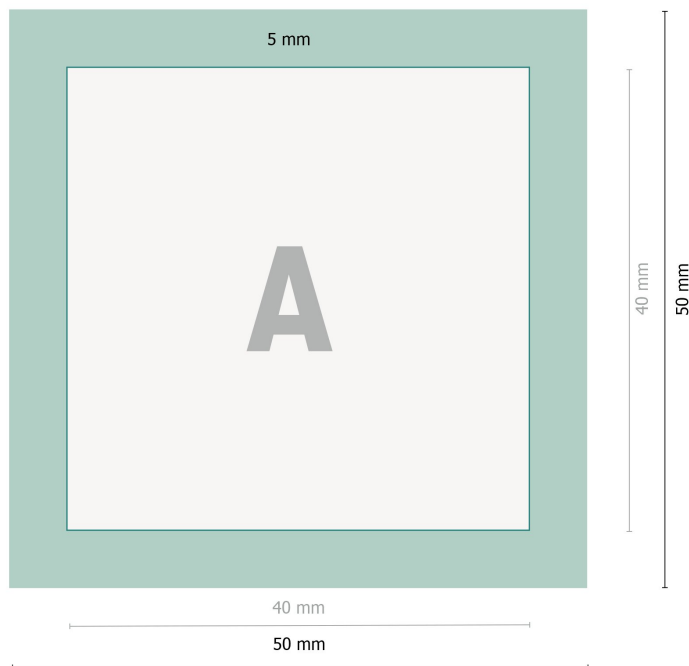

Fridge magnets, 4.0 x 4.0 cm

**Data format:**

5 x 5 cm

Trimmed size:

4 x 4 cm

Fold-over edge:

0,5 cm

Safety margin:

2 mm

Maintaining space between the text/information and the edge of the trimmed format prevents undesirable cuts.

Explanation of symbols

 Trimmed size

 Data format

 Fold-over edge

Please note:

Allow for trim allowance and safety margin according to instructions.

Arrange background graphics, images or graphics up to the edge of the data format.

Tolerances may occur during production due to cutting, punching and folding processes.

Printing data: Instructions and templates can be found under the menu item *Printing data* at www.onlineprinters.ie