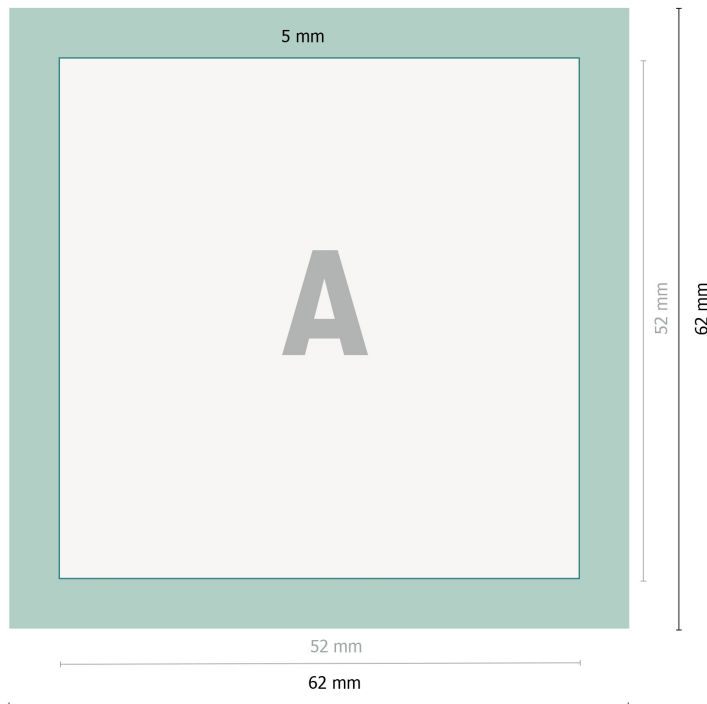

# Buttons with clip fastener, 5.2 x 5.2 cm

**Data format:**

6,2 x 6,2 cm

**Trimmed size:**

5,2 x 5,2 cm

**Fold-over edge:**

0,5 cm

**Safety margin:**

2 mm

Maintaining space between the text/information and the edge of the trimmed format prevents undesirable cuts.

**Explanation of symbols**

—| Trimmed size

—| Data format

■ Fold-over edge

**Please note:**

Allow for trim allowance and safety margin according to instructions.

Arrange background graphics, images or graphics up to the edge of the data format.

Tolerances may occur during production due to cutting, punching and folding processes.

Printing data: Instructions and templates can be found under the menu item *Printing data* at [www.onlineprinters.ie](http://www.onlineprinters.ie)