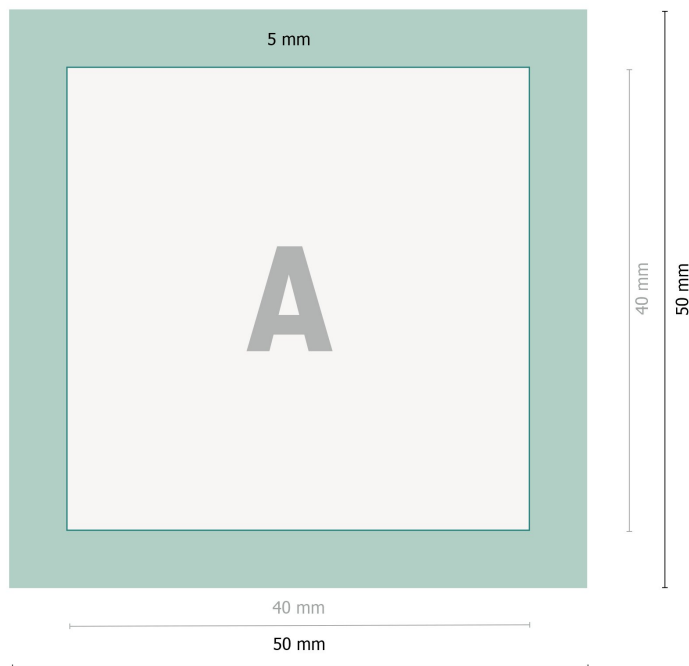

# Buttons with clip fastener, 4.0 x 4.0 cm

**Data format:**

5 x 5 cm

**Trimmed size:**

4 x 4 cm

**Fold-over edge:**

0,5 cm

**Safety margin:**

2 mm

Maintaining space between the text/information and the edge of the trimmed format prevents undesirable cuts.

**Explanation of symbols**

 Trimmed size

 Data format

 Fold-over edge

**Please note:**

Allow for trim allowance and safety margin according to instructions.

Arrange background graphics, images or graphics up to the edge of the data format.

Tolerances may occur during production due to cutting, punching and folding processes.

Printing data: Instructions and templates can be found under the menu item *Printing data* at [www.onlineprinters.ie](http://www.onlineprinters.ie)