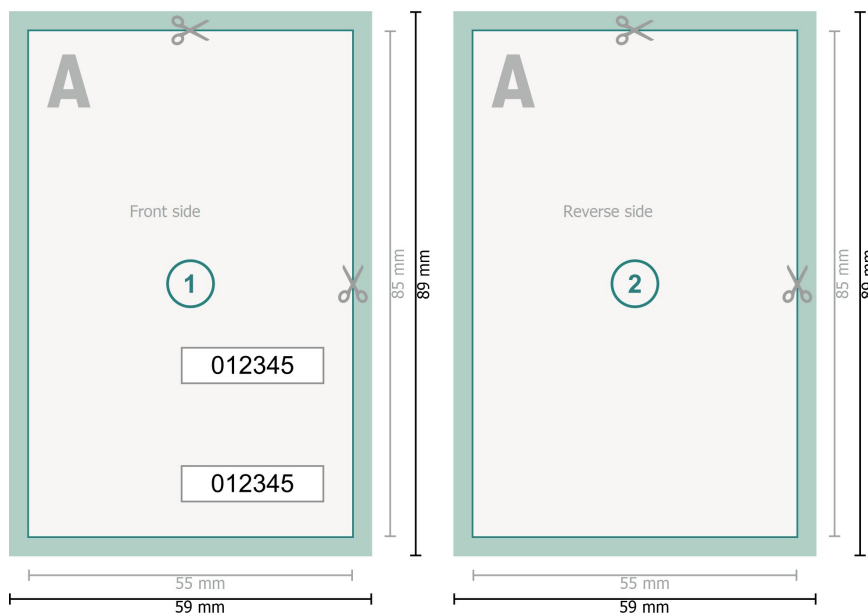

Entry Tickets (security paper), 5.5 x 8.5 cm

Dataformat (incl. 2 mm bleed):
5,9 x 8,9 cm

Trimmed size:
5,5 x 8,5 cm

bleed:
2 mm

Safety margin:
4 mm

Maintaining space between the text/information and the edge of the trimmed format prevents undesirable cuts.

Explanation of symbols

-  Bleed
-  Reading direction
-  Trimmed size
-  Data format
-  We will cut/perforate your product here

Please note:

Allow for trim allowance and safety margin according to instructions.

Arrange background graphics, images or graphics up to the edge of the data format.

Tolerances may occur during production due to cutting, punching and folding processes.

Printing data: Instructions and templates can be found under the menu item *Printing data* at www.onlineprinters.ie