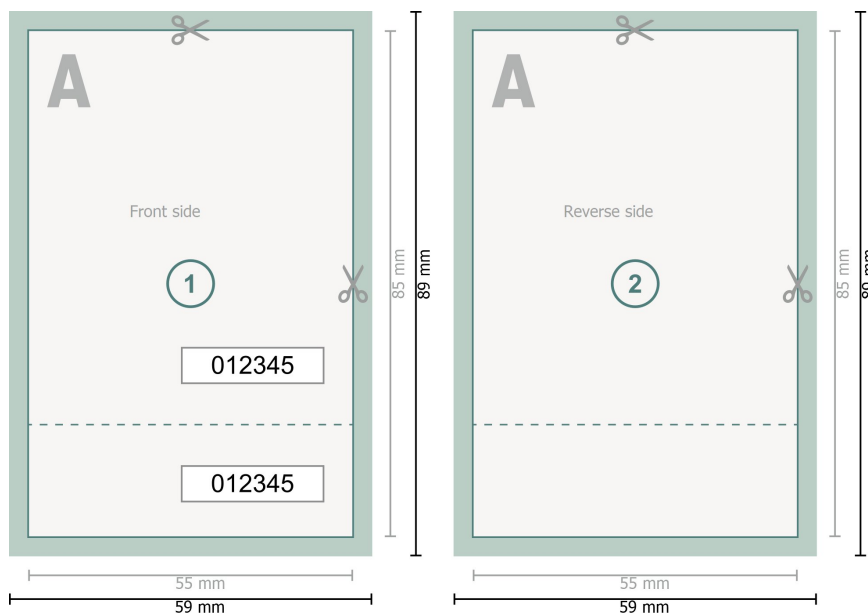

Event Tickets (black-light ink), 5.5 x 8.5 cm

Dataformat (incl. 2 mm bleed):
5,9 x 8,9 cm

Trimmed size:
5,5 x 8,5 cm

bleed:
2 mm

Safety margin:
4 mm

Maintaining space between the text/information and the edge of the trimmed format prevents undesirable cuts.

Explanation of symbols

-  Bleed
-  Reading direction
-  Trimmed size
-  Data format
-  We will cut/perforate your product here
-  Perforation

Please note:

Allow for trim allowance and safety margin according to instructions.

Arrange background graphics, images or graphics up to the edge of the data format.

Tolerances may occur during production due to cutting, punching and folding processes.

Printing data: Instructions and templates can be found under the menu item *Printing data* at www.onlineprinters.ie