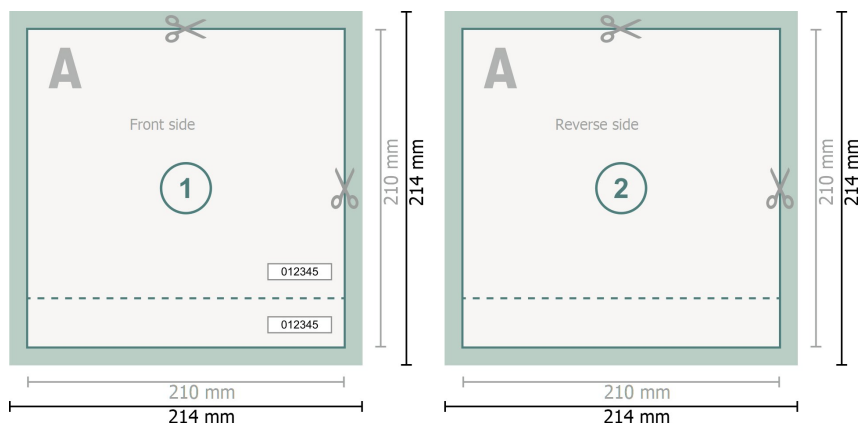

# Event Tickets (black-light ink), A4-Square

**Dataformat (incl. 2 mm bleed):**

21,4 x 21,4 cm

**Trimmed size:**

21 x 21 cm

**bleed:**

2 mm

**Safety margin:**

4 mm

Maintaining space between the text/information and the edge of the trimmed format prevents undesirable cuts.

### Explanation of symbols

-  Bleed
-  Reading direction
-  Trimmed size
-  Data format
-  We will cut/perforate your product here
-  Perforation

### Please note:

Allow for trim allowance and safety margin according to instructions.

Arrange background graphics, images or graphics up to the edge of the data format.

Tolerances may occur during production due to cutting, punching and folding processes.