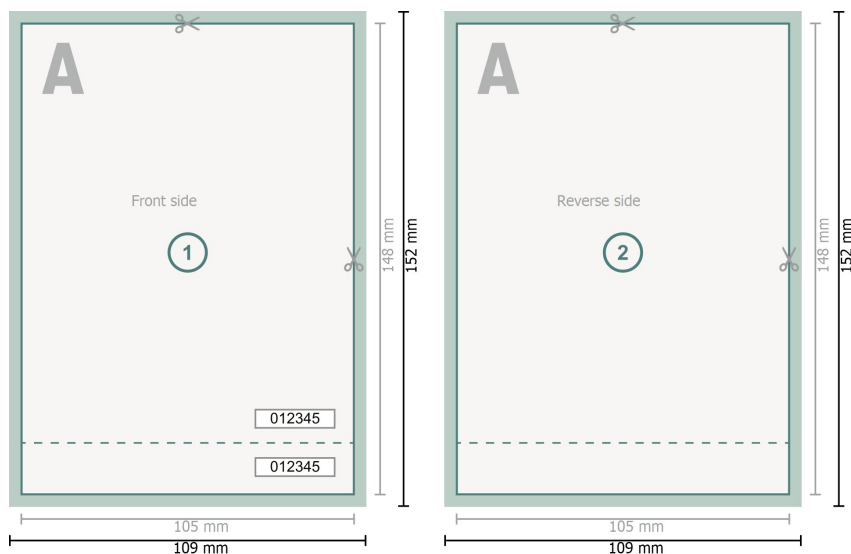

Event Tickets (black-light ink), A6

Dataformat (incl. 2 mm bleed):

10,9 x 15,2 cm

Trimmed size:

10,5 x 14,8 cm

bleed:

2 mm

Safety margin:

4 mm

Maintaining space between the text/information and the edge of the trimmed format prevents undesirable cuts.

Explanation of symbols

-  Bleed
-  Reading direction
-  Trimmed size
-  Data format
-  We will cut/perforate your product here
-  Perforation

Please note:

Allow for trim allowance and safety margin according to instructions.

Arrange background graphics, images or graphics up to the edge of the data format.

Tolerances may occur during production due to cutting, punching and folding processes.