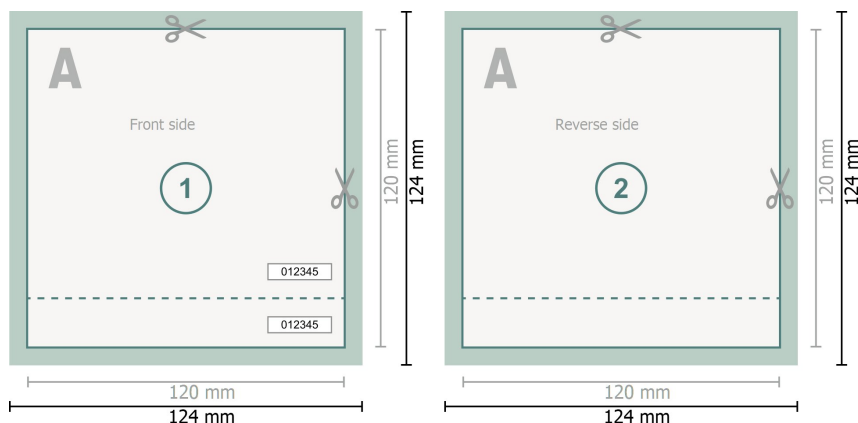

# Event Tickets (black-light ink), CD-Format

**Dataformat (incl. 2 mm bleed):**  
12,4 x 12,4 cm

**Trimmed size:**  
12 x 12 cm

**bleed:**  
2 mm

**Safety margin:**  
4 mm

Maintaining space between the text/information and the edge of the trimmed format prevents undesirable cuts.

## Explanation of symbols

-  Bleed
-  Reading direction
-  Trimmed size
-  Data format
-  We will cut/perforate your product here
-  Perforation

### Please note:

Allow for trim allowance and safety margin according to instructions.

Arrange background graphics, images or graphics up to the edge of the data format.

Tolerances may occur during production due to cutting, punching and folding processes.