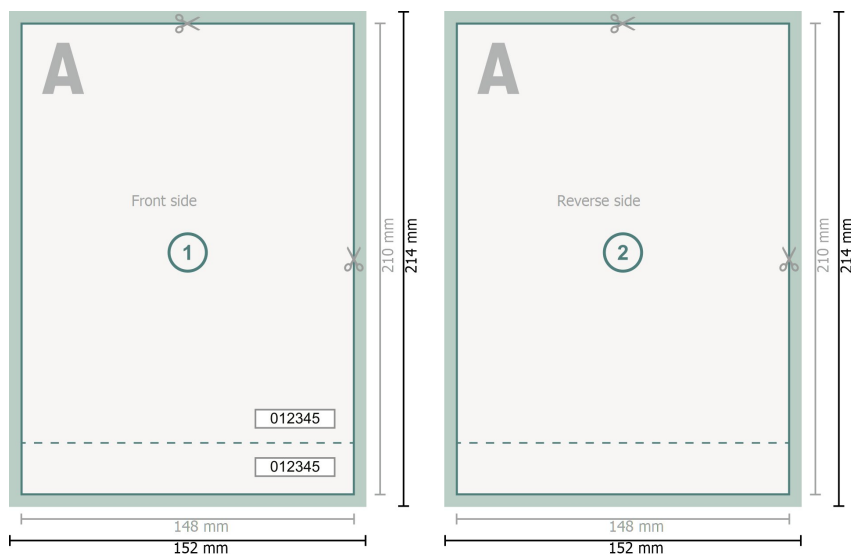

## Dataformat (incl. 2 mm bleed):

15,2 x 21,4 cm

## Trimmed size:

14,8 x 21 cm

## bleed:

2 mm

## Safety margin:

4 mm

Maintaining space between the text/information and the edge of the trimmed format prevents undesirable cuts.