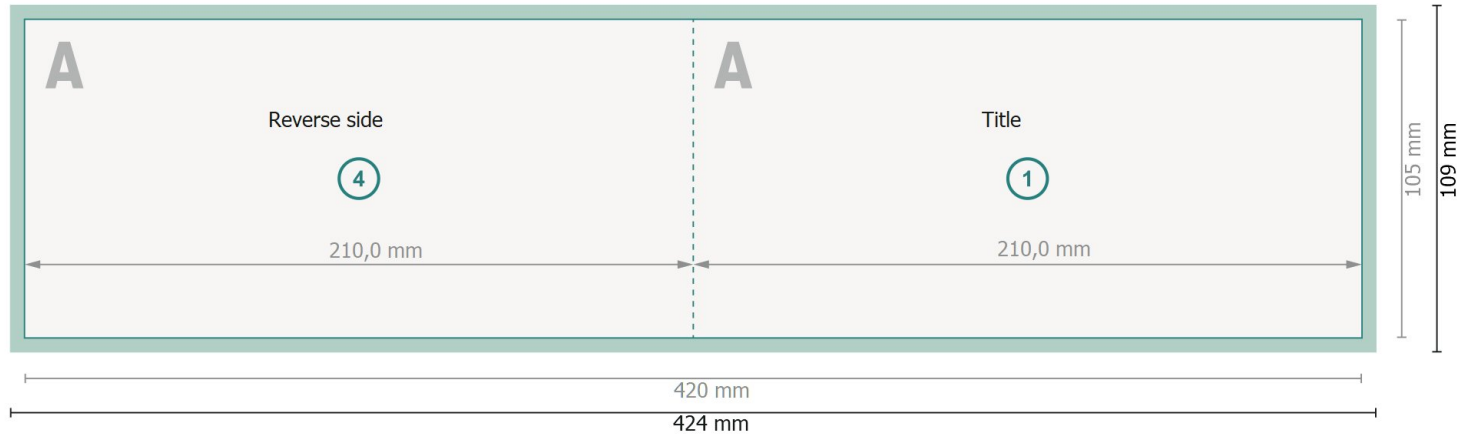

Folded Christmas cards, landscape, DL

1 fold

Outside

Dataformat (incl. 2 mm bleed):

42,4 x 10,9 cm

Trimmed size:

42 x 10,5 cm

bleed:

2 mm

Trimmed size (closed):

21 x 10,5 cm

Safety margin:

4 mm

Maintaining space between the text/information and the edge of the trimmed format prevents undesirable cuts.

Inside

Explanation of symbols

Arrange background graphics, images or graphics up to the edge of the data format.

Tolerances may occur during production due to cutting, punching and folding processes.

Printing data: Instructions and templates can be found under the menu item *Printing data* at www.onlineprinters.ie