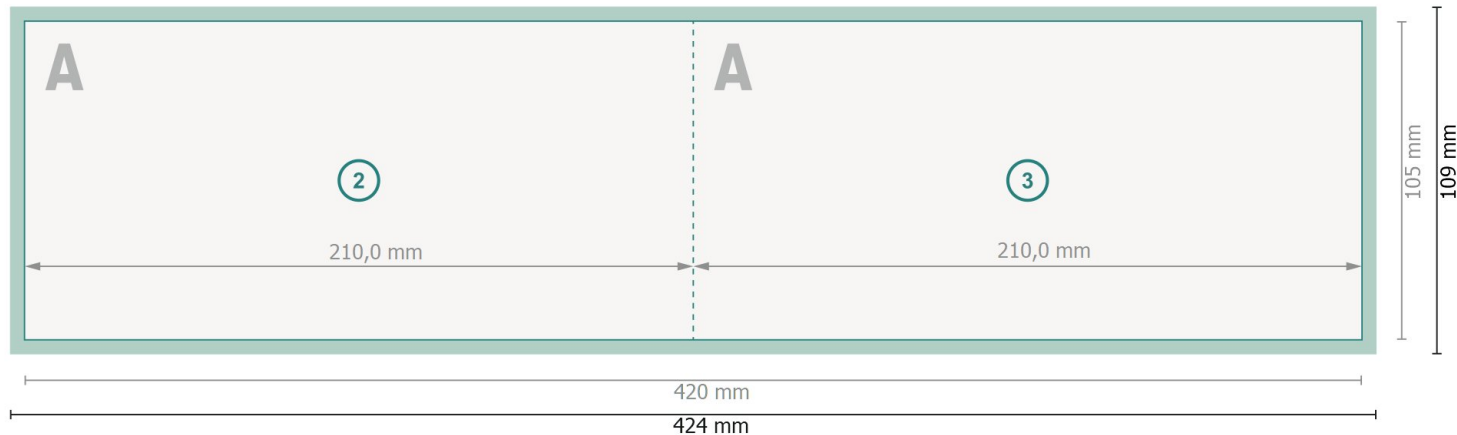

Folded Christmas cards, landscape, DL

1 fold

Outside

Dataformat (incl. 2 mm bleed):

42,4 x 10,9 cm

Trimmed size:

42 x 10,5 cm

bleed:

2 mm

Trimmed size (closed):

21 x 10,5 cm

Safety margin:

4 mm

Maintaining space between the text/information and the edge of the trimmed format prevents undesirable cuts.

Inside

Explanation of symbols

 Bleed

 Reading direction

 Trimmed size

 Data format

 We will cut/perforate your product here

 Creasing/Folding

Please note:

Allow for trim allowance and safety margin according to instructions.

Arrange background graphics, images or graphics up to the edge of the data format.

Tolerances may occur during production due to cutting, punching and folding processes.

Printing data: Instructions and templates can be found under the menu item *Printing data* at www.onlineprinters.ie