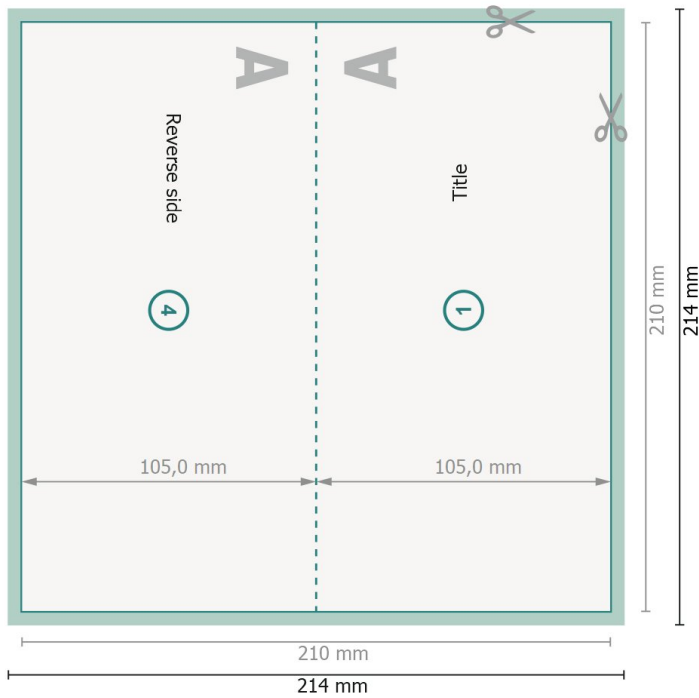

Folded Christmas cards, DL landscape, long side creasing

1 fold

Outside

Inside