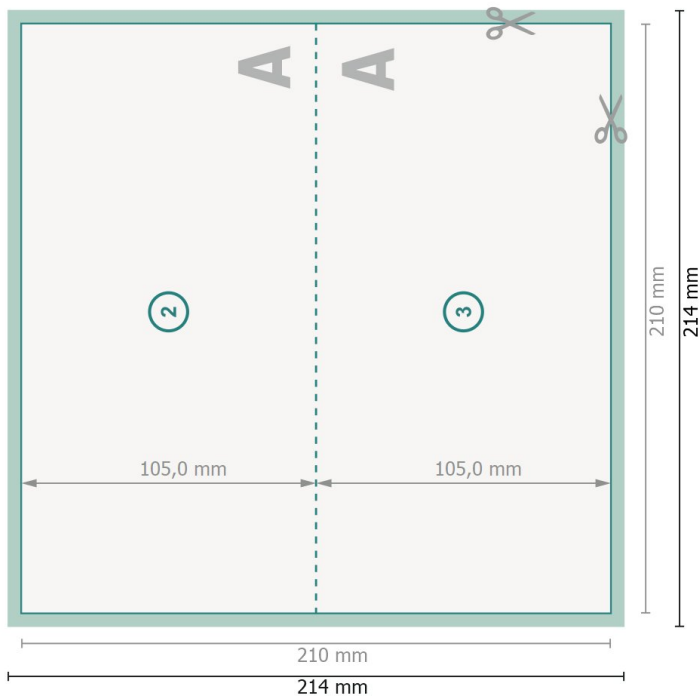

View rotated by 90 degrees.

Dataformat (incl. 2 mm bleed):

21,4 x 21,4 cm

bleed:

2 mm

Trimmed size:

21 x 21 cm

Trimmed size (closed):

21 x 10,5 cm

Safety margin:

4 mm

Maintaining space between the text/information and the edge of the trimmed format prevents undesirable cuts.

Explanation of symbols

Bleed

Reading direction

Trimmed size

Data format

We will cut/perforate your product here

Please note:

Allow for trim allowance and safety margin according to instructions.

Arrange background graphics, images or graphics up to the edge of the data format.

Tolerances may occur during production due to cutting, punching and folding processes.

Printing data: Instructions and templates can be found under the menu item *Printing data* at www.onlineprinters.ie