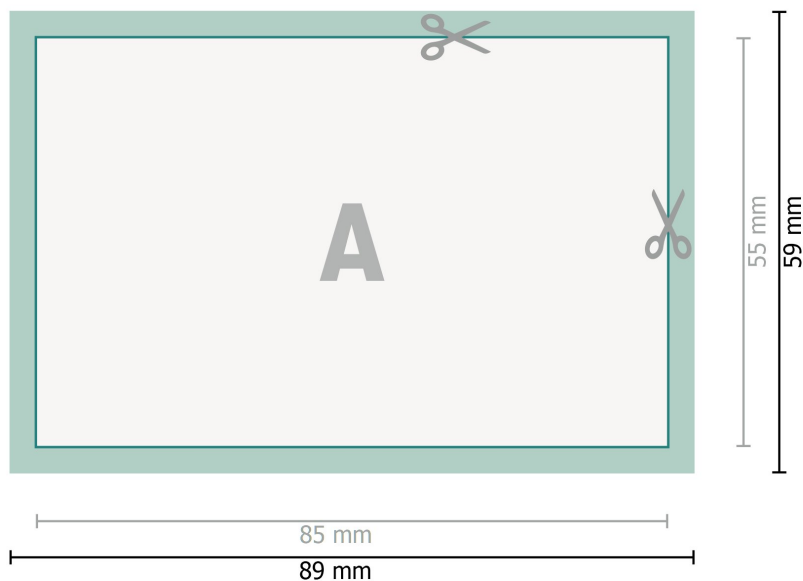

# Self-adhesive labels, 8.5 x 5.5 cm

**Dataformat (incl. 2 mm bleed):**

8,9 x 5,9 cm

**bleed:**

2 mm

**Trimmed size:**

8,5 x 5,5 cm

**Safety margin:**

4 mm

Maintaining space between the text/information and the edge of the trimmed format prevents undesirable cuts.

## Explanation of symbols

-  Bleed
-  Reading direction
-  Trimmed size
-  Data format
-  We will cut/perforate your product here

### Please note:

Allow for trim allowance and safety margin according to instructions.

Arrange background graphics, images or graphics up to the edge of the data format.

Tolerances may occur during production due to cutting, punching and folding processes.