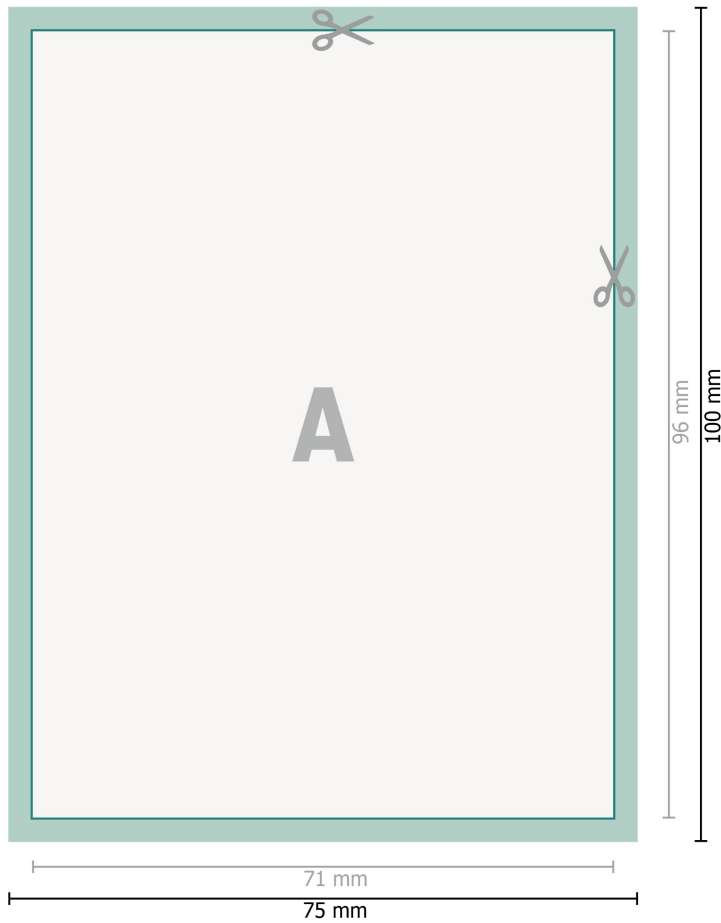

Self-adhesive labels, 7.1 x 9.6 cm

Dataformat (incl. 2 mm bleed):
7,5 x 10 cm

bleed:
2 mm

Trimmed size:
7,1 x 9,6 cm

Safety margin:
4 mm

Maintaining space between the text/information and the edge of the trimmed format prevents undesirable cuts.

Explanation of symbols

-  Bleed
-  Reading direction
-  Trimmed size
-  Data format
-  We will cut/perforate your product here

Please note:

Allow for trim allowance and safety margin according to instructions.

Arrange background graphics, images or graphics up to the edge of the data format.

Tolerances may occur during production due to cutting, punching and folding processes.

Printing data: Instructions and templates can be found under the menu item *Printing data* at www.onlineprinters.ie