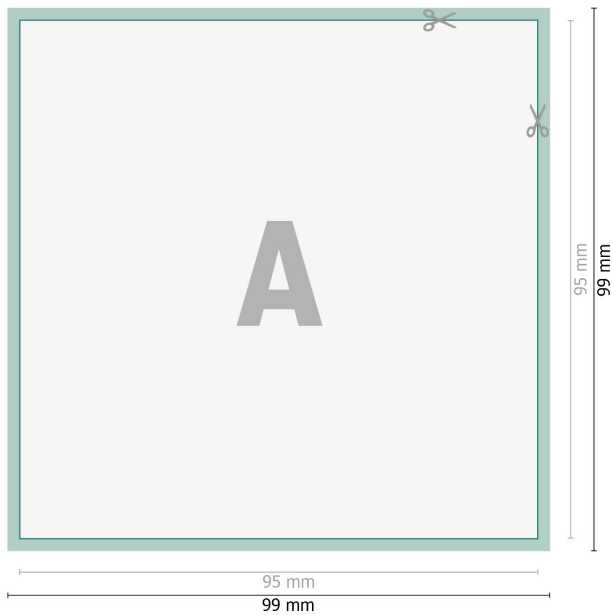

# Self-adhesive labels, 9.5 x 9.5 cm

**Dataformat (incl. 2 mm bleed):**

9,9 x 9,9 cm

**bleed:**

2 mm

**Trimmed size:**

9,5 x 9,5 cm

**Safety margin:**

4 mm

Maintaining space between the text/information and the edge of the trimmed format prevents undesirable cuts.

## Explanation of symbols

 Bleed

 Reading direction

 Trimmed size

 Data format

 We will cut/perforate your product here