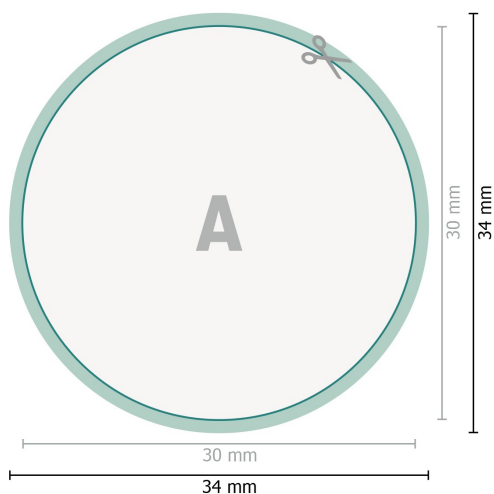

# Self-adhesive labels, round, 3.0 cm diameter

**Dataformat (incl. 2 mm bleed):**

3,4 x 3,4 cm

**bleed:**

2 mm

**Trimmed size:**

3 x 3 cm

**Safety margin:**

4 mm

Maintaining space between the text/information and the edge of the trimmed format prevents undesirable cuts.

### Explanation of symbols

 Bleed

 Reading direction

 Trimmed size

 Data format

 We will cut/perforate your product here

### Please note:

Allow for trim allowance and safety margin according to instructions.

Arrange background graphics, images or graphics up to the edge of the data format.

Tolerances may occur during production due to cutting, punching and folding processes.