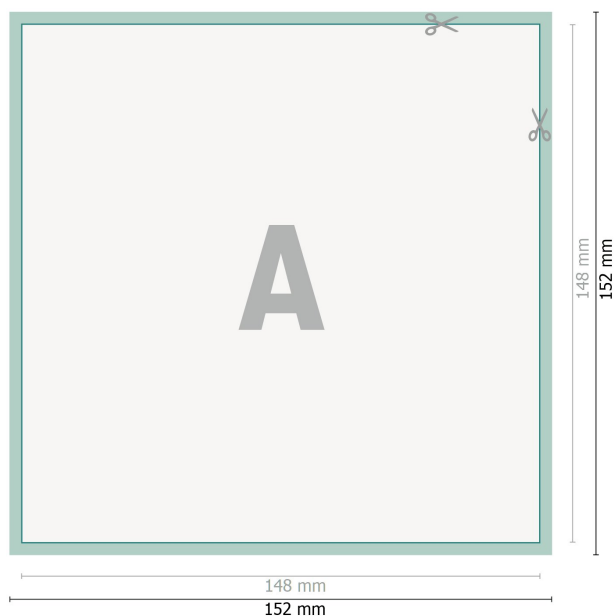

Self-adhesive labels, A5-Square

Dataformat (incl. 2 mm bleed):

15,2 x 15,2 cm

bleed:

2 mm

Trimmed size:

14,8 x 14,8 cm

Safety margin:

4 mm

Maintaining space between the text/information and the edge of the trimmed format prevents undesirable cuts.

Explanation of symbols

 Bleed

 Reading direction

 Trimmed size

 Data format

 We will cut/perforate your product here

Please note:

Allow for trim allowance and safety margin according to instructions.

Arrange background graphics, images or graphics up to the edge of the data format.

Tolerances may occur during production due to cutting, punching and folding processes.