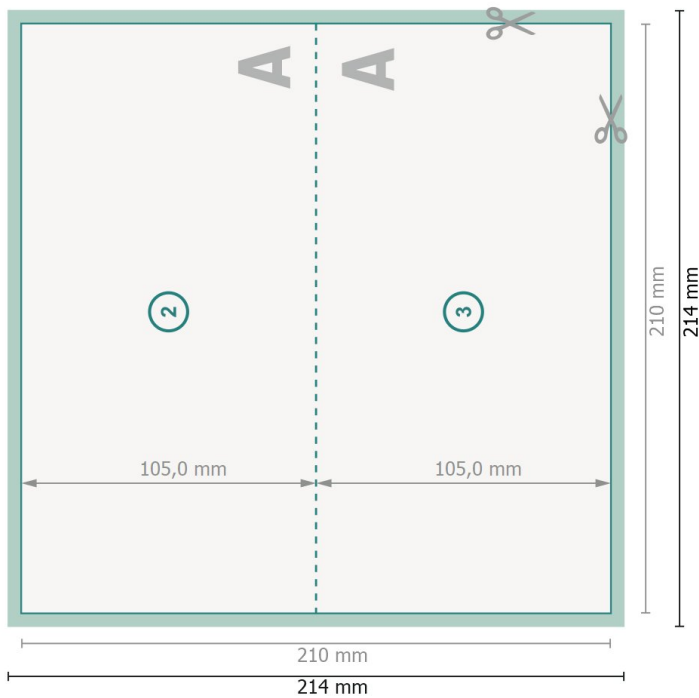

Folded cards, DL landscape, long side creasing

1 fold

Outside

Inside

View rotated by 90 degrees.

Dataformat (incl. 2 mm bleed):

21,4 x 21,4 cm

bleed:

2 mm

Trimmed size:

21 x 21 cm

Trimmed size (closed):

21 x 10,5 cm

Safety margin:

4 mm

Maintaining space between the text/information and the edge of the trimmed format prevents undesirable cuts.

Explanation of symbols

 Bleed

 Reading direction

 Trimmed size

 Data format

 We will cut/perforate your product here

Please note:

Allow for trim allowance and safety margin according to instructions.

Arrange background graphics, images or graphics up to the edge of the data format.

Tolerances may occur during production due to cutting, punching and folding processes.

Printing data: Instructions and templates can be found under the menu item *Printing data* at www.onlineprinters.ie