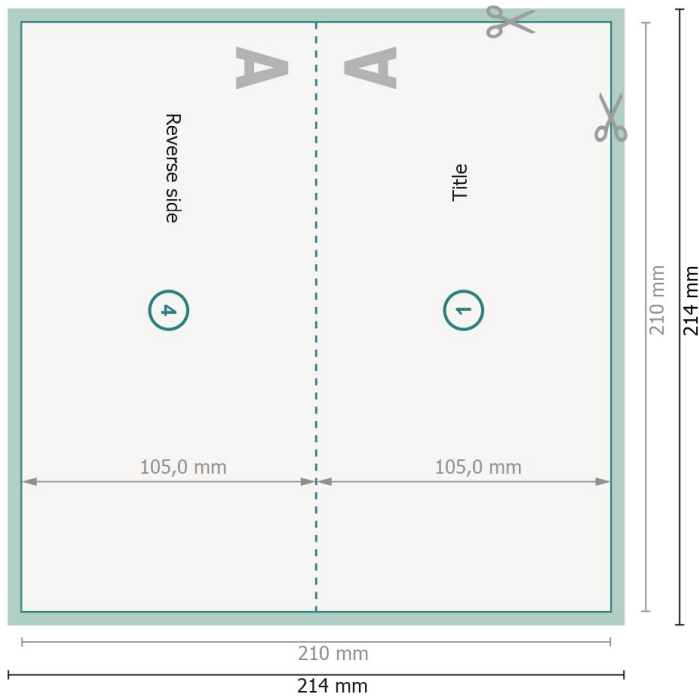

Folded cards, DL landscape, long side creasing

1 fold

Outside

Inside

View rotated by 90 degrees.

Dataformat (incl. 2 mm bleed):

21,4 x 21,4 cm

bleed:

2 mm

Trimmed size:

21 x 21 cm

Trimmed size (closed):

21 x 10,5 cm

Safety margin:

4 mm

Maintaining space between the text/information and the edge of the trimmed format prevents undesirable cuts.

Explanation of symbols

 Bleed

 Reading direction

 Trimmed size

 Data format

 We will cut/perforate your product here

Please note:

Allow for trim allowance and safety margin according to instructions.

Arrange background graphics, images or graphics up to the edge of the data format.

Tolerances may occur during production due to cutting, punching and folding processes.

Printing data: Instructions and templates can be found under the menu item *Printing data* at www.onlineprinters.ie