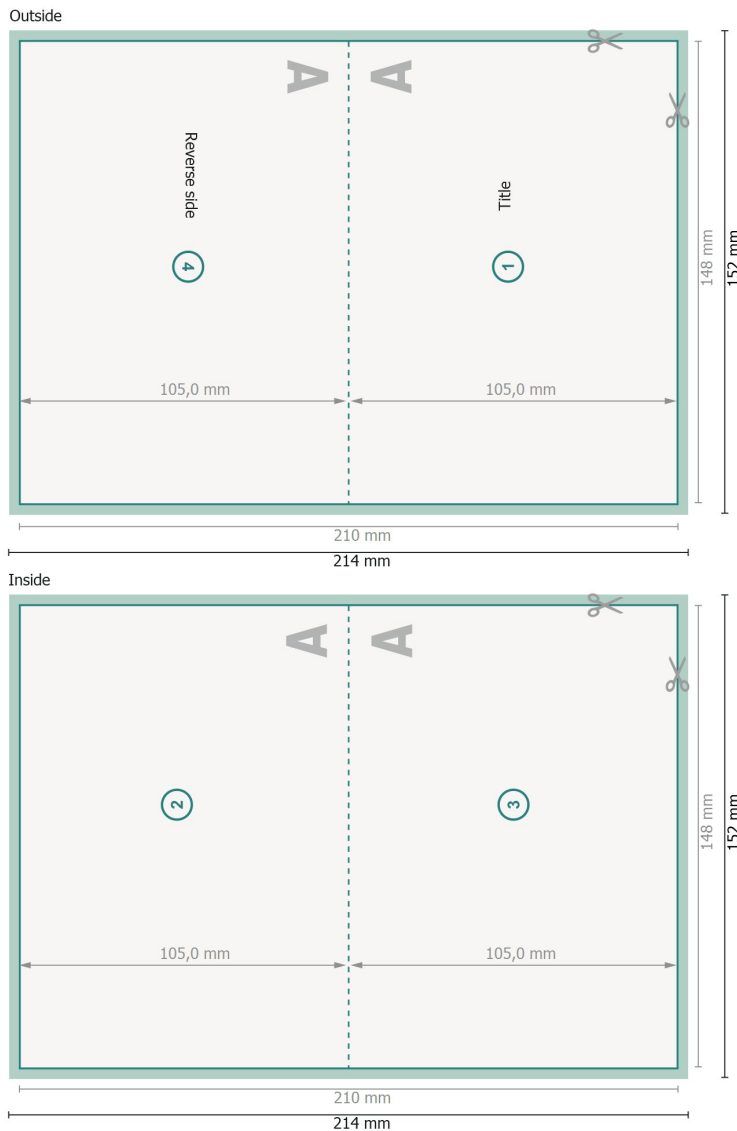

Folded cards, A6 landscape, long side creasing

1 fold

View rotated by 90 degrees.

Dataformat (incl. 2 mm bleed):

21,4 x 15,2 cm

bleed:

2 mm

Trimmed size:

21 x 14,8 cm

Trimmed size (closed):

14,8 x 10,5 cm

Safety margin:

4 mm

Maintaining space between the text/information and the edge of the trimmed format prevents undesirable cuts.

Explanation of symbols

- Bleed
- Reading direction
- Trimmed size
- Data format
- We will cut/perforate your product here

Please note:

Allow for trim allowance and safety margin according to instructions.

Arrange background graphics, images or graphics up to the edge of the data format.

Tolerances may occur during production due to cutting, punching and folding processes.

Printing data: Instructions and templates can be found under the menu item *Printing data* at www.onlineprinters.ie