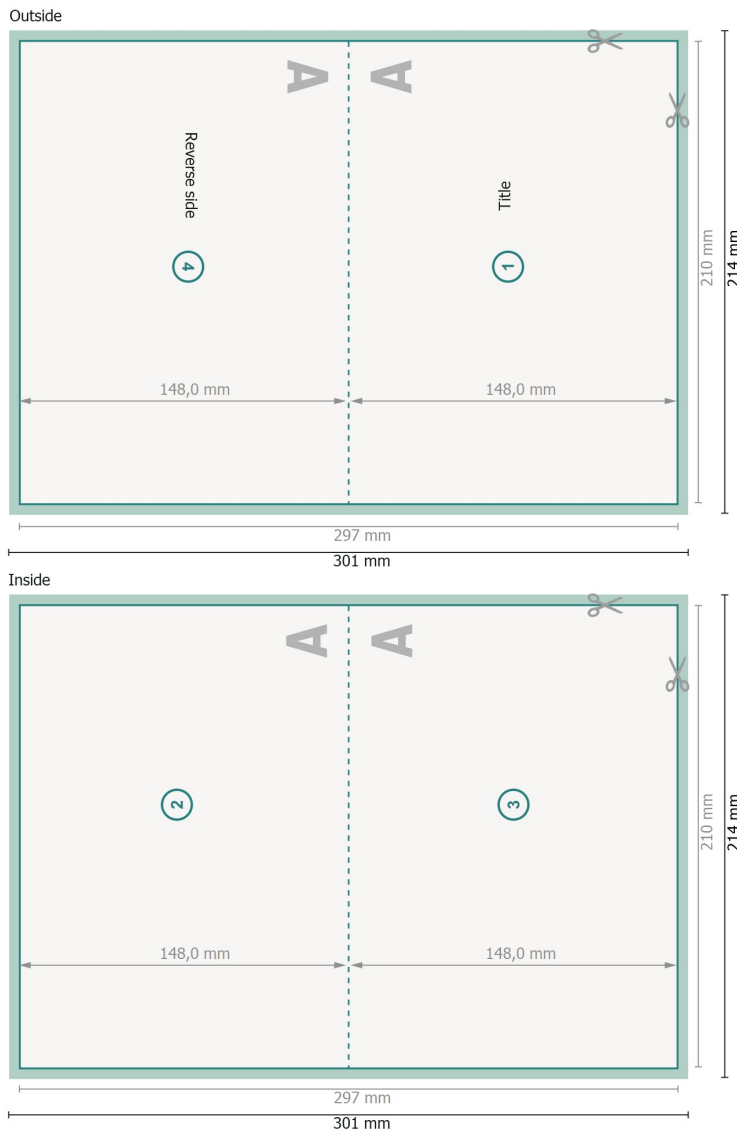

Folded cards, A5 landscape, long side creasing

1 fold

View rotated by 90 degrees.

Dataformat (incl. 2 mm bleed):

30,1 x 21,4 cm

bleed:

2 mm

Trimmed size:

29,7 x 21 cm

Trimmed size (closed):

21 x 14,8 cm

Safety margin:

4 mm

Maintaining space between the text/information and the edge of the trimmed format prevents undesirable cuts.

Explanation of symbols

-  Bleed
-  Reading direction
-  Trimmed size
-  Data format
-  We will cut/perforate your product here

Please note:

Allow for trim allowance and safety margin according to instructions.

Arrange background graphics, images or graphics up to the edge of the data format.

Tolerances may occur during production due to cutting, punching and folding processes.