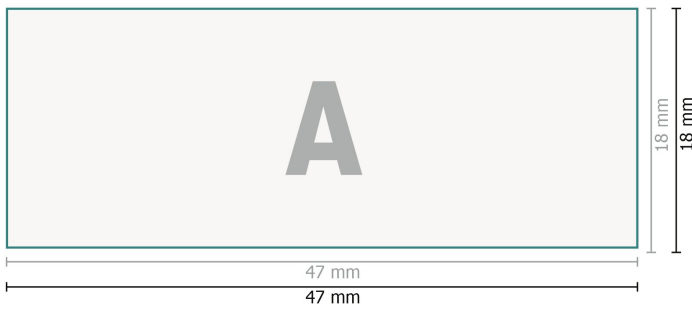

Stamp pad for Colop Green Line Printer 30/Plus 30

Data format:

4,7 x 1,8 cm

Safety margin:

4 mm

Maintaining space between the text/information and the edge of the trimmed format prevents undesirable cuts.

Explanation of symbols

 Reading direction

 Trimmed size

 Data format

 Not printable

Please note:

Allow for trim allowance and safety margin according to instructions.

Arrange background graphics, images or graphics up to the edge of the data format.