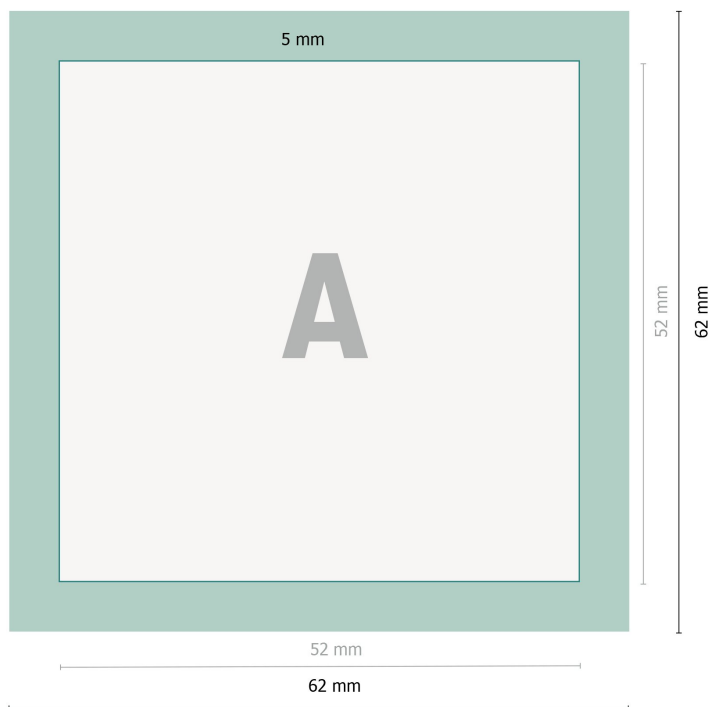

# Fridge magnets, 5.2 x 5.2 cm

**Data format:**

6,2 x 6,2 cm

**Trimmed size:**

5,2 x 5,2 cm

**Fold-over edge:**

cm

**Safety margin:**

2 mm

Maintaining space between the text/information and the edge of the trimmed format prevents undesirable cuts.

### Explanation of symbols

—| Trimmed size

—| Data format

■ Fold-over edge

---

**Please note:**

Allow for trim allowance and safety margin according to instructions.

Arrange background graphics, images or graphics up to the edge of the data format.