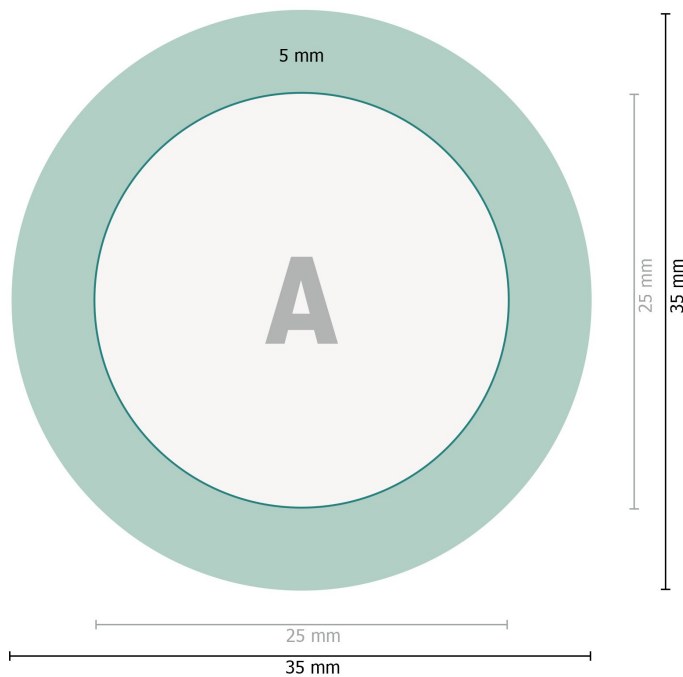

Fridge magnets, round, 2.5 cm diameter

**Data format:**

3,5 x 3,5 cm

Trimmed size:

2,5 x 2,5 cm

Fold-over edge:

cm

Safety margin:

2 mm

Maintaining space between the text/information and the edge of the trimmed format prevents undesirable cuts.

Explanation of symbols

 Trimmed size

 Data format

 Fold-over edge

Please note:

Allow for trim allowance and safety margin according to instructions.

Arrange background graphics, images or graphics up to the edge of the data format.

Tolerances may occur during production due to cutting, punching and folding processes.

Printing data: Instructions and templates can be found under the menu item *Printing data* at www.onlineprinters.ie